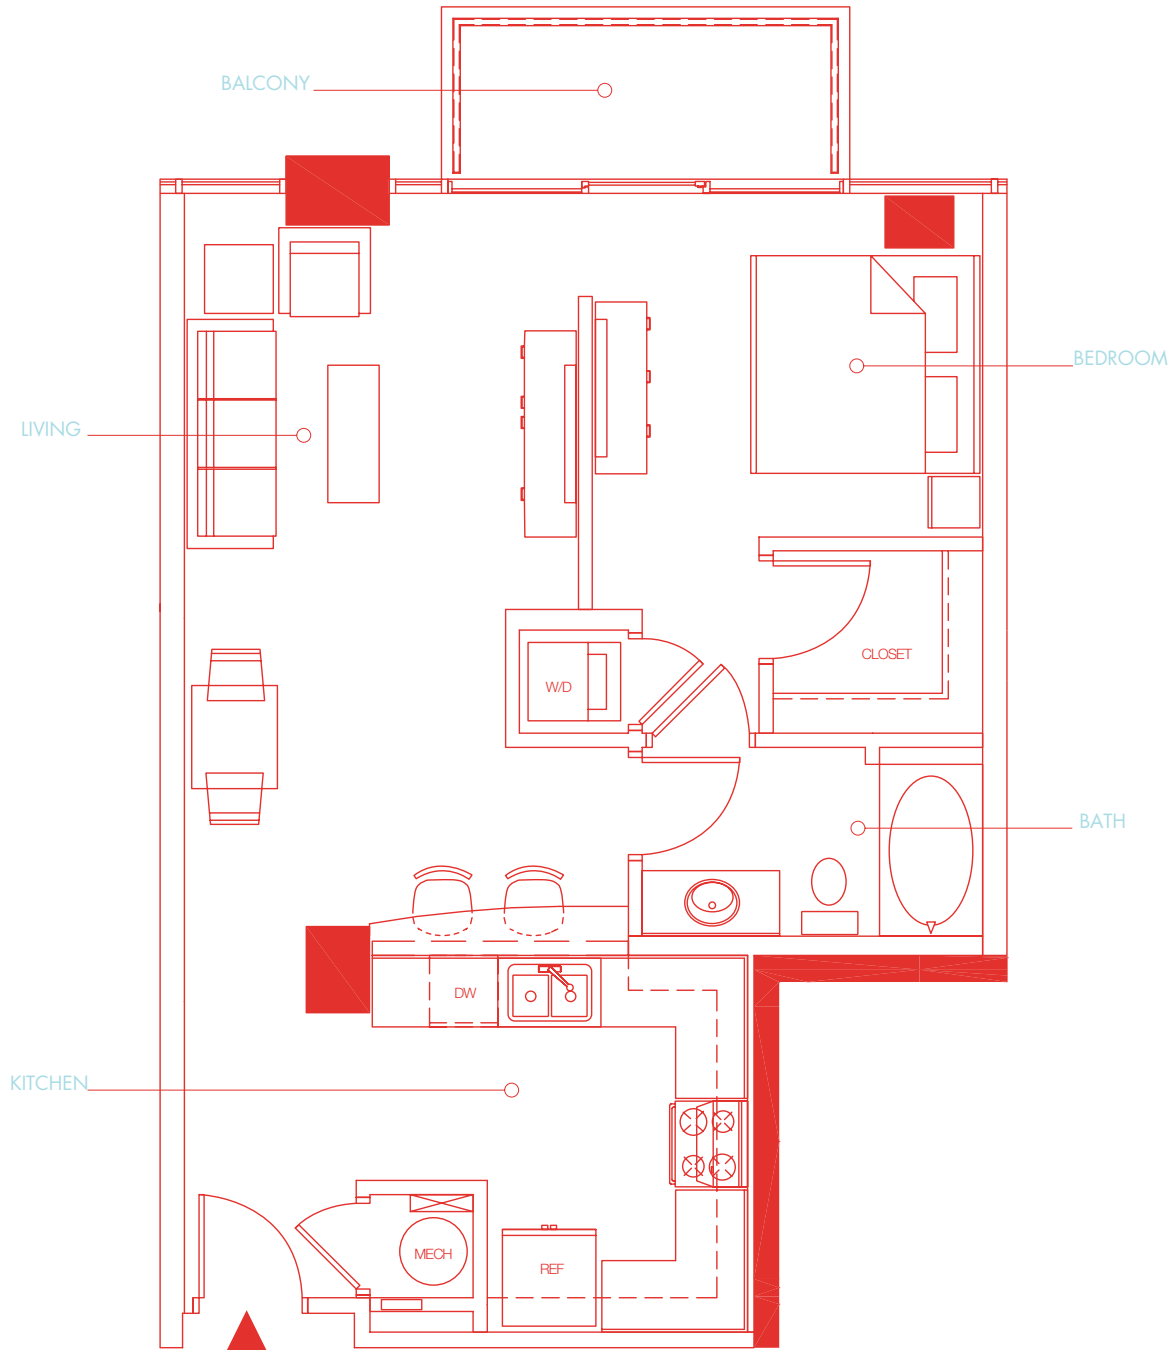

Sky Collection UNIT 09S

one bedroom { 756 total sq.ft. } 697 interior sq.ft.

FLOORS 26 - 32 ↗ {N}

Unit square footages as indicated on plan is approximate. Layouts shown at unit interiors are for general reference only and are not intended to depict precisely the actual as-built conditions. Drawing is not to scale. Furnishings not included. Refrigerator, washer/dryer not included.