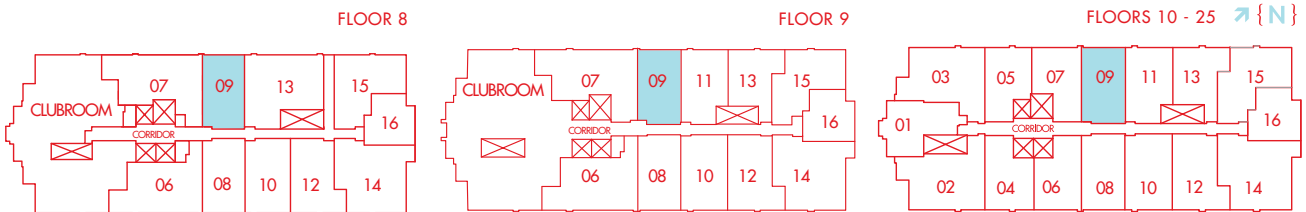

# UNIT 09

one bedroom { 841 total sq.ft. } 783 interior sq.ft.

Unit square footages as indicated on plan is approximate. Layouts shown at unit interiors are for general reference only and are not intended to depict precisely the actual as-built conditions. Drawing is not to scale. Furnishings not included. Refrigerator, washer/dryer not included.