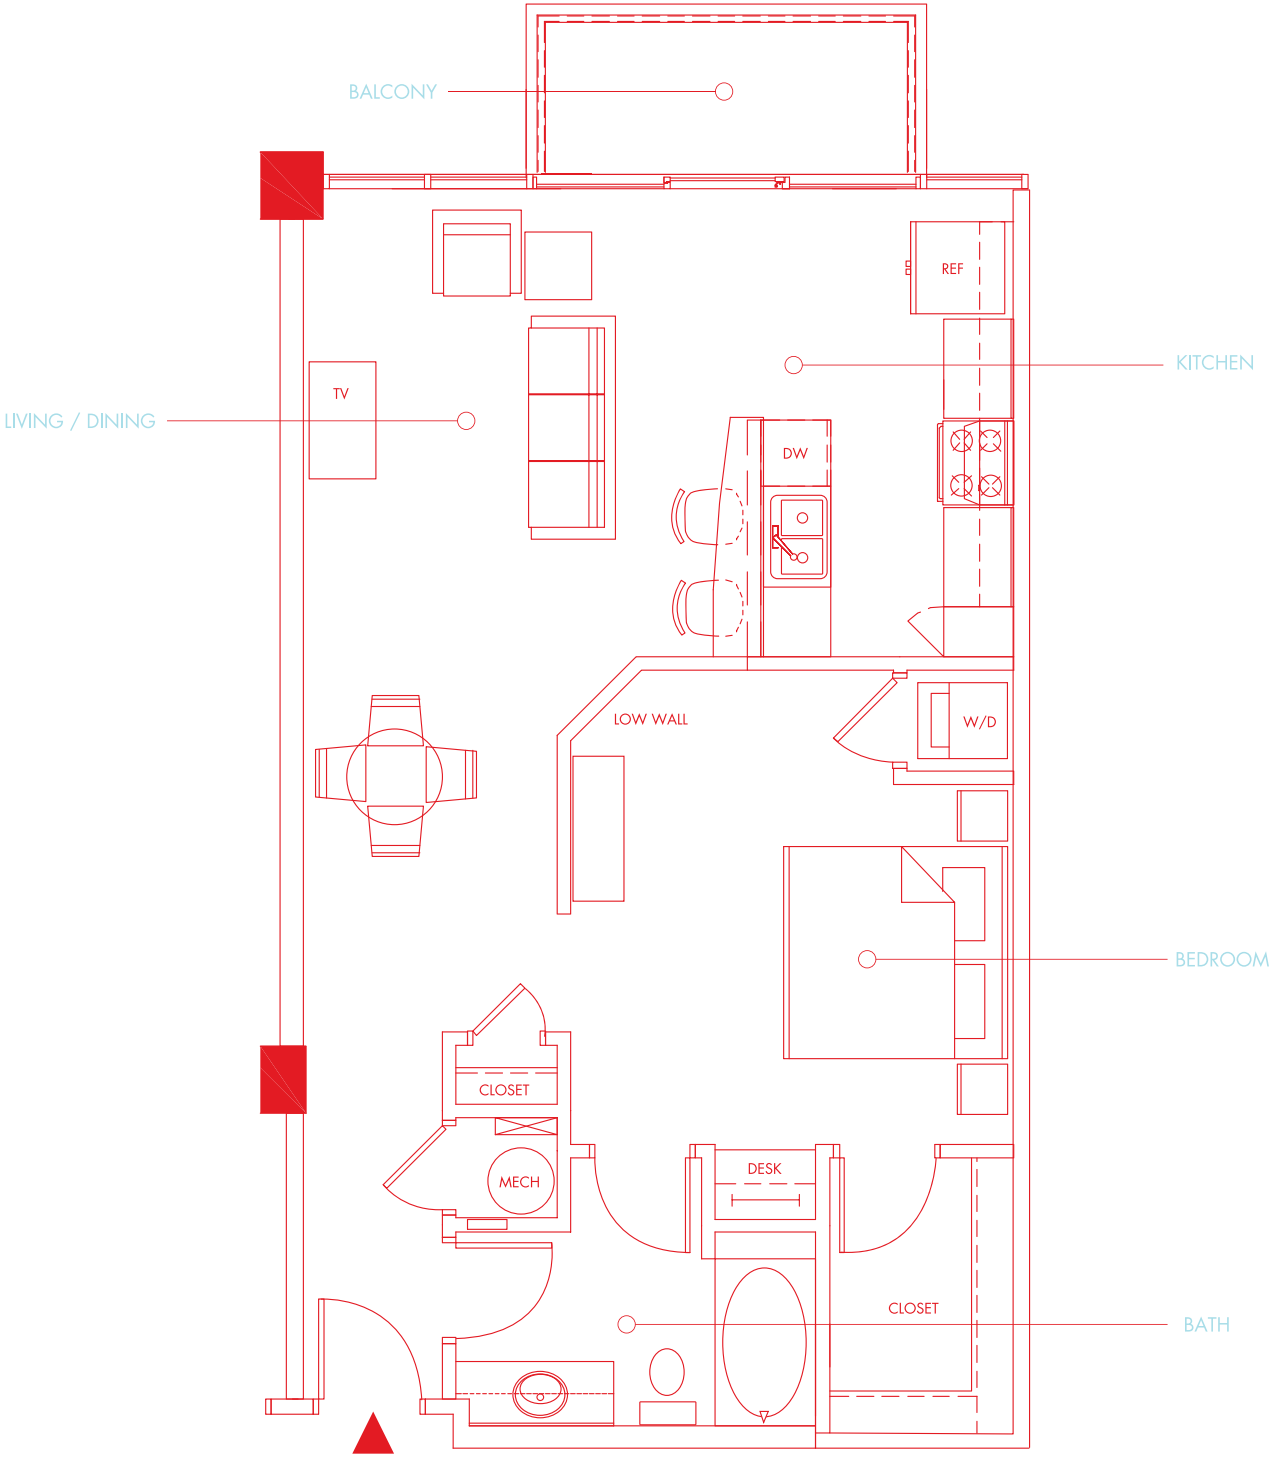

# UNIT 09

one bedroom { 841 total sq.ft. } 783 interior sq.ft.

Unit square footages as indicated on plan is approximate. Layouts shown at unit interiors are for general reference only and are not intended to depict precisely the actual as-built conditions. Drawing is not to scale. Furnishings not included. Refrigerator, washer/dryer not included.