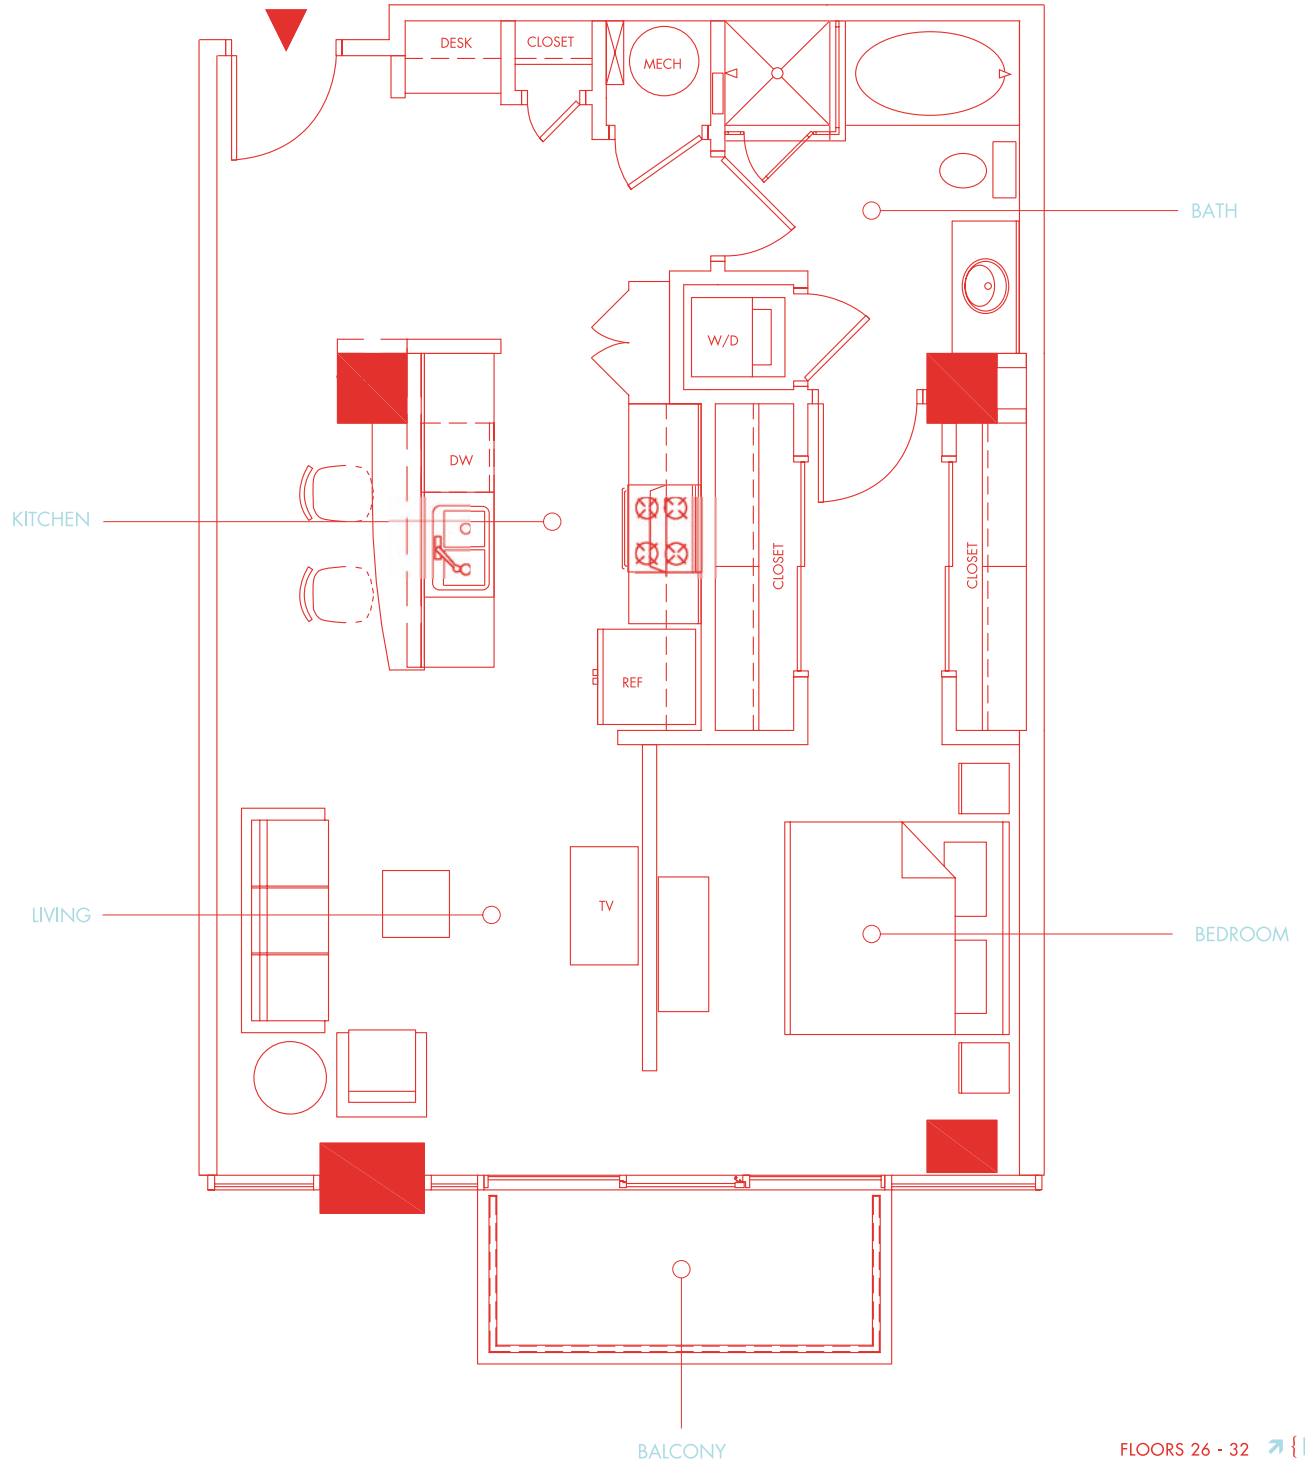

Sky Collection UNIT 08S

one bedroom { 824 total sq.ft. } 766 interior sq.ft.

Unit square footages as indicated on plan is approximate. Layouts shown at unit interiors are for general reference only and are not intended to depict precisely the actual as-built conditions. Drawing is not to scale. Furnishings not included. Refrigerator, washer/dryer not included.