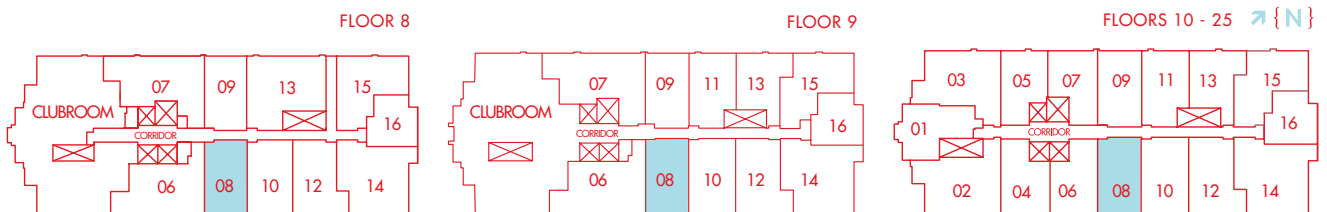

UNIT 08

one bedroom { 845 total sq.ft. } 786 interior sq.ft.

Unit square footages as indicated on plan is approximate. Layouts shown at unit interiors are for general reference only and are not intended to depict precisely the actual as-built conditions. Drawing is not to scale. Furnishings not included. Refrigerator, washer/dryer not included.