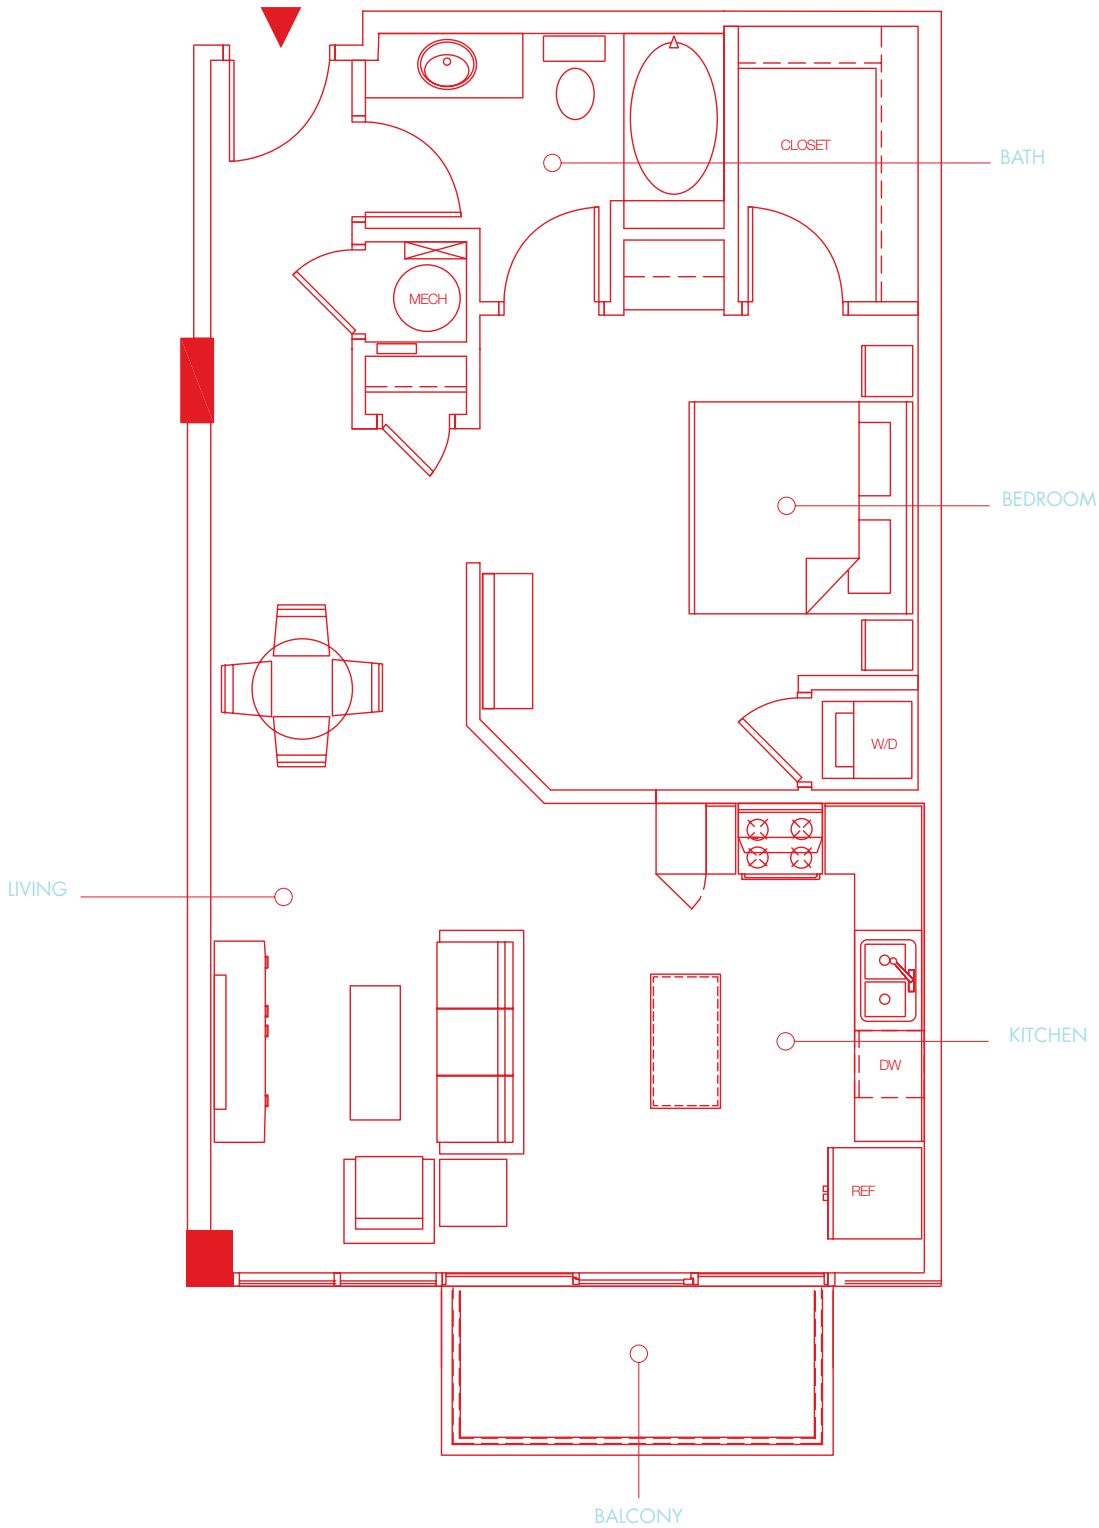

UNIT 08

one bedroom { 845 total sq.ft. } 786 interior sq.ft.

Unit square footages as indicated on plan is approximate. Layouts shown at unit interiors are for general reference only and are not intended to depict precisely the actual as-built conditions. Drawing is not to scale. Furnishings not included. Refrigerator, washer/dryer not included.