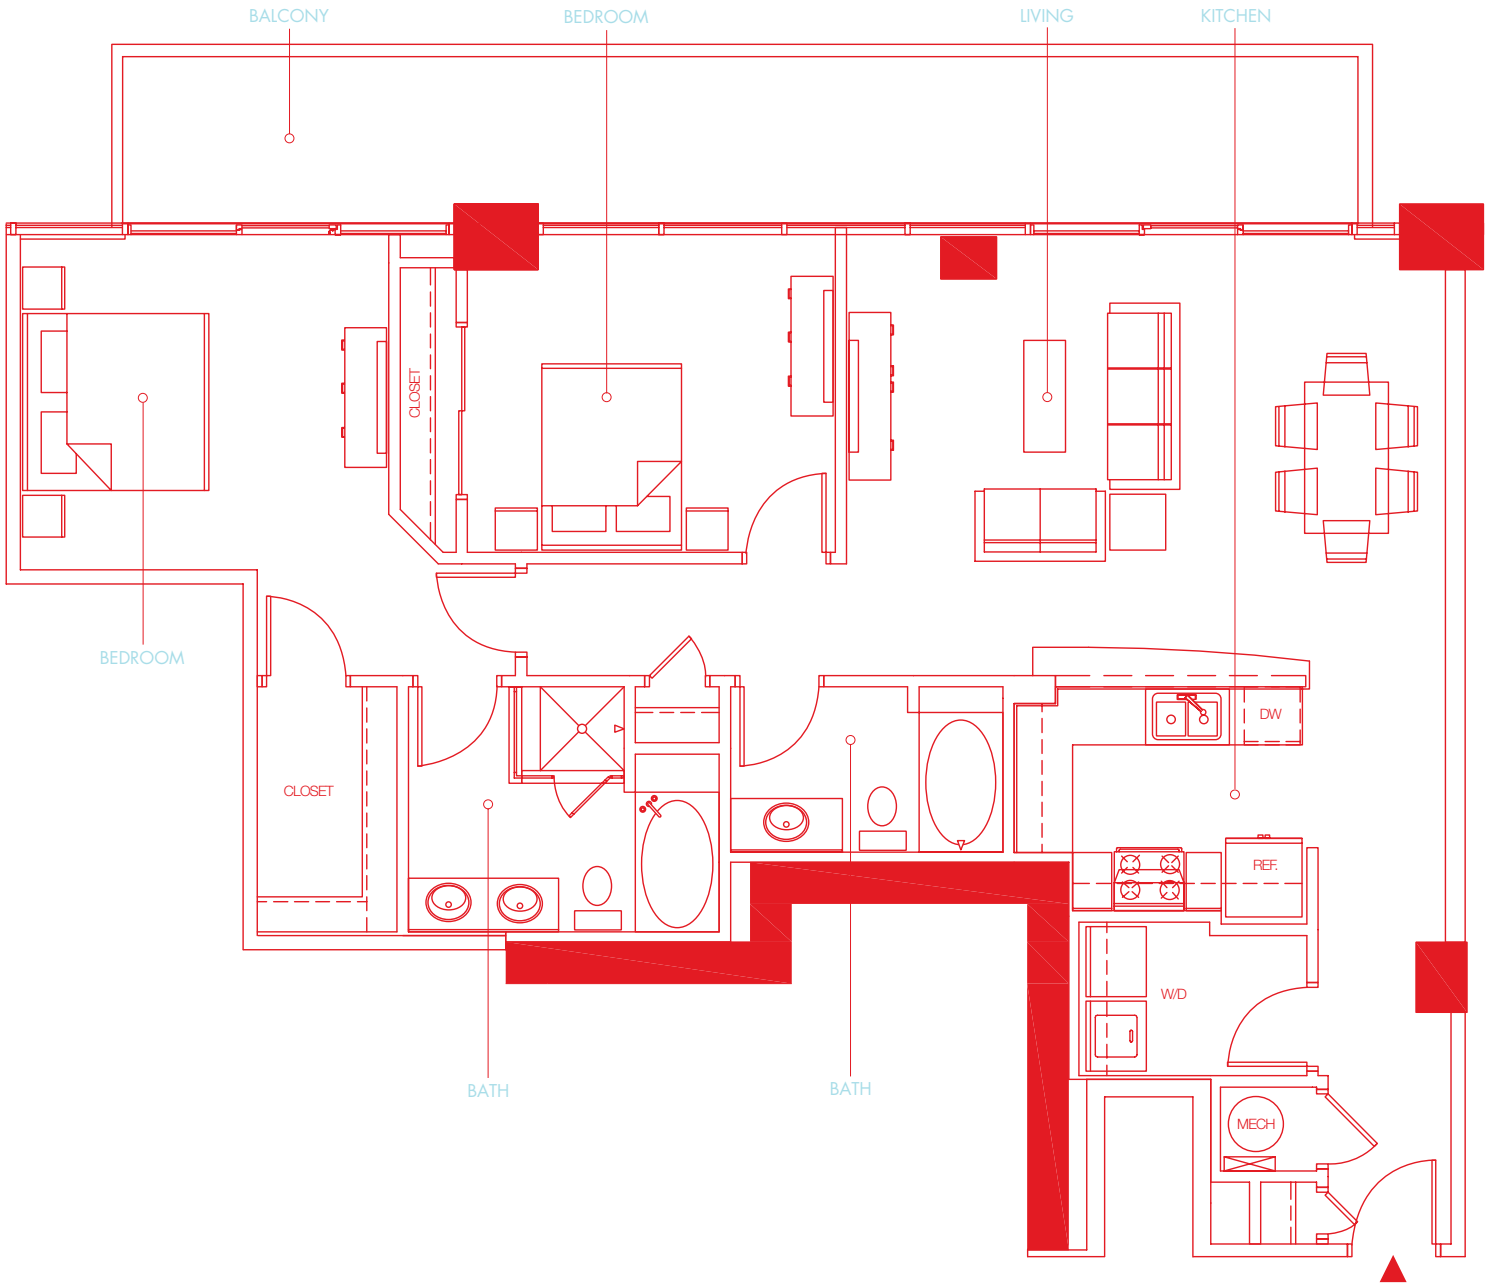

8th and 9th Floor UNIT 07A

two bedroom { 1435 total sq.ft. 8th Floor / 1390 total sq.ft. 9th Floor } 1274 interior sq.ft.

FLOOR 8

FLOOR 9  {N}

Unit square footages as indicated on plan is approximate. Layouts shown at unit interiors are for general reference only and are not intended to depict precisely the actual as-built conditions. Drawing is not to scale. Furnishings not included. Refrigerator, washer/dryer not included.