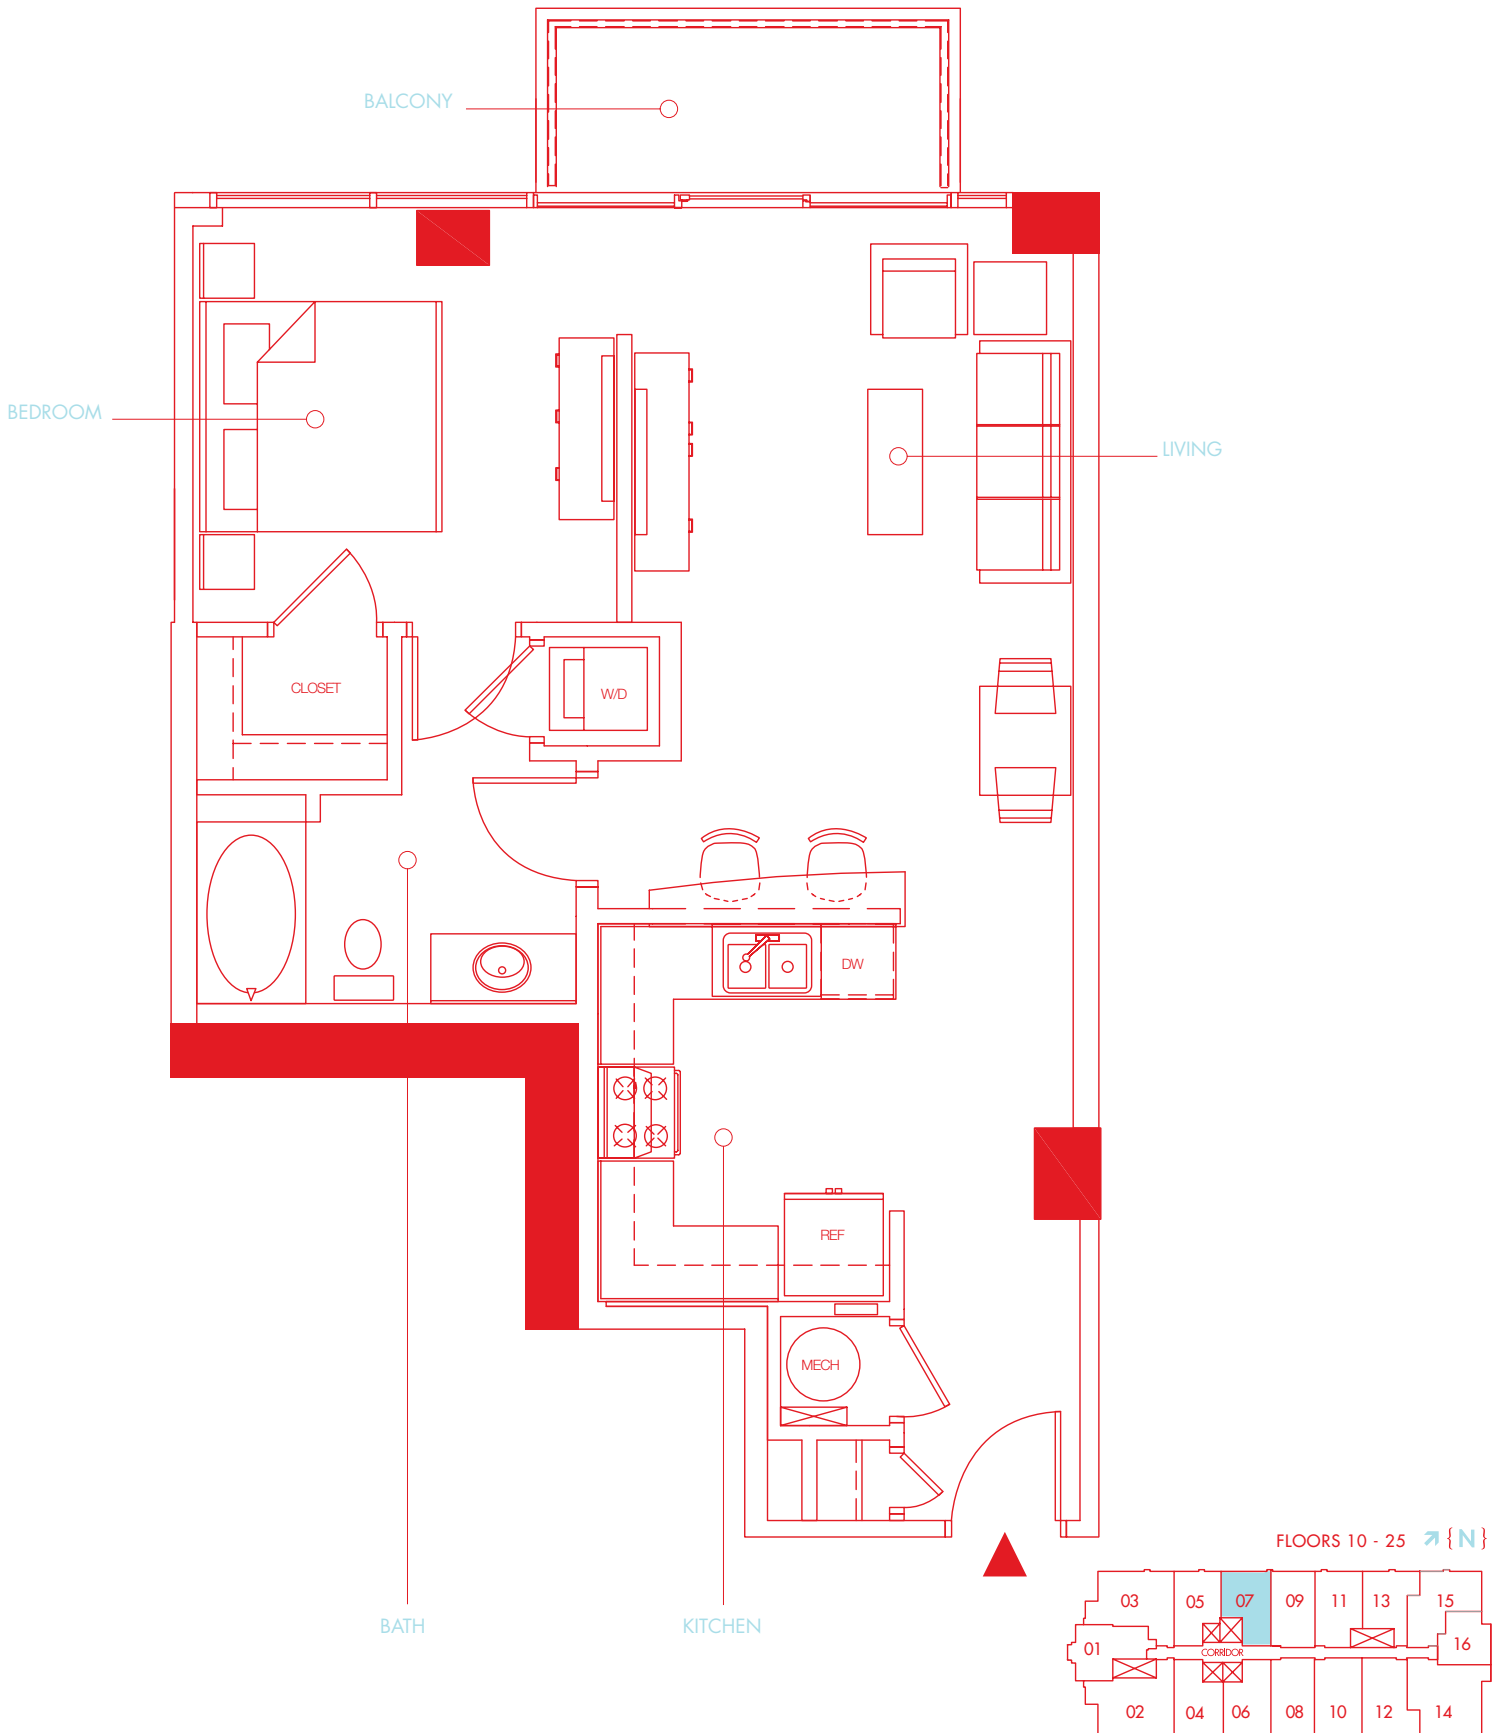

UNIT 07

one bedroom { 763 total sq.ft. } 704 interior sq.ft.

Unit square footages as indicated on plan is approximate. Layouts shown at unit interiors are for general reference only and are not intended to depict precisely the actual as-built conditions. Drawing is not to scale. Furnishings not included. Refrigerator, washer/dryer not included.