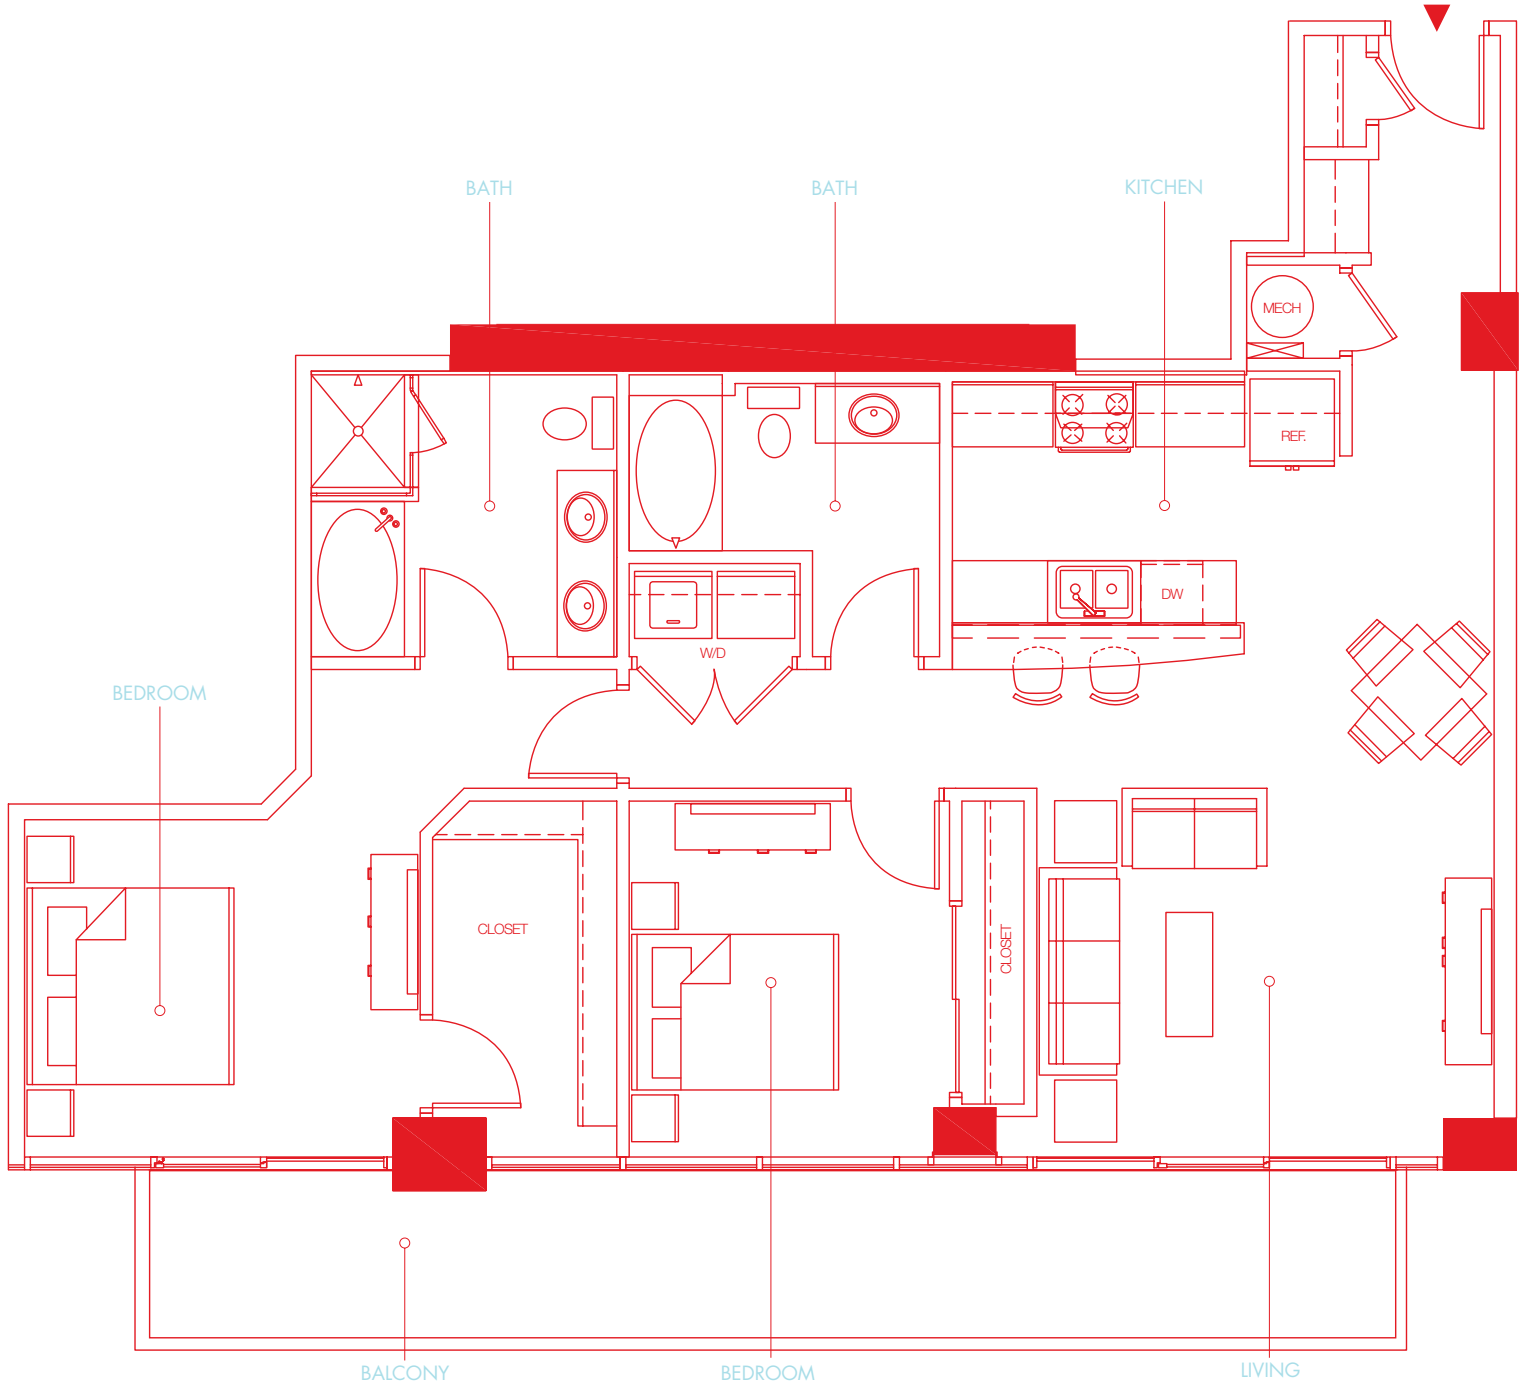

# 8th and 9th Floor UNIT 06A

two bedroom { 1293 total sq.ft. 8th Floor / 1270 total sq.ft. 9th Floor } 1152 interior sq.ft.

Unit square footages as indicated on plan is approximate. Layouts shown at unit interiors are for general reference only and are not intended to depict precisely the actual as-built conditions. Drawing is not to scale. Furnishings not included. Refrigerator, washer/dryer not included.