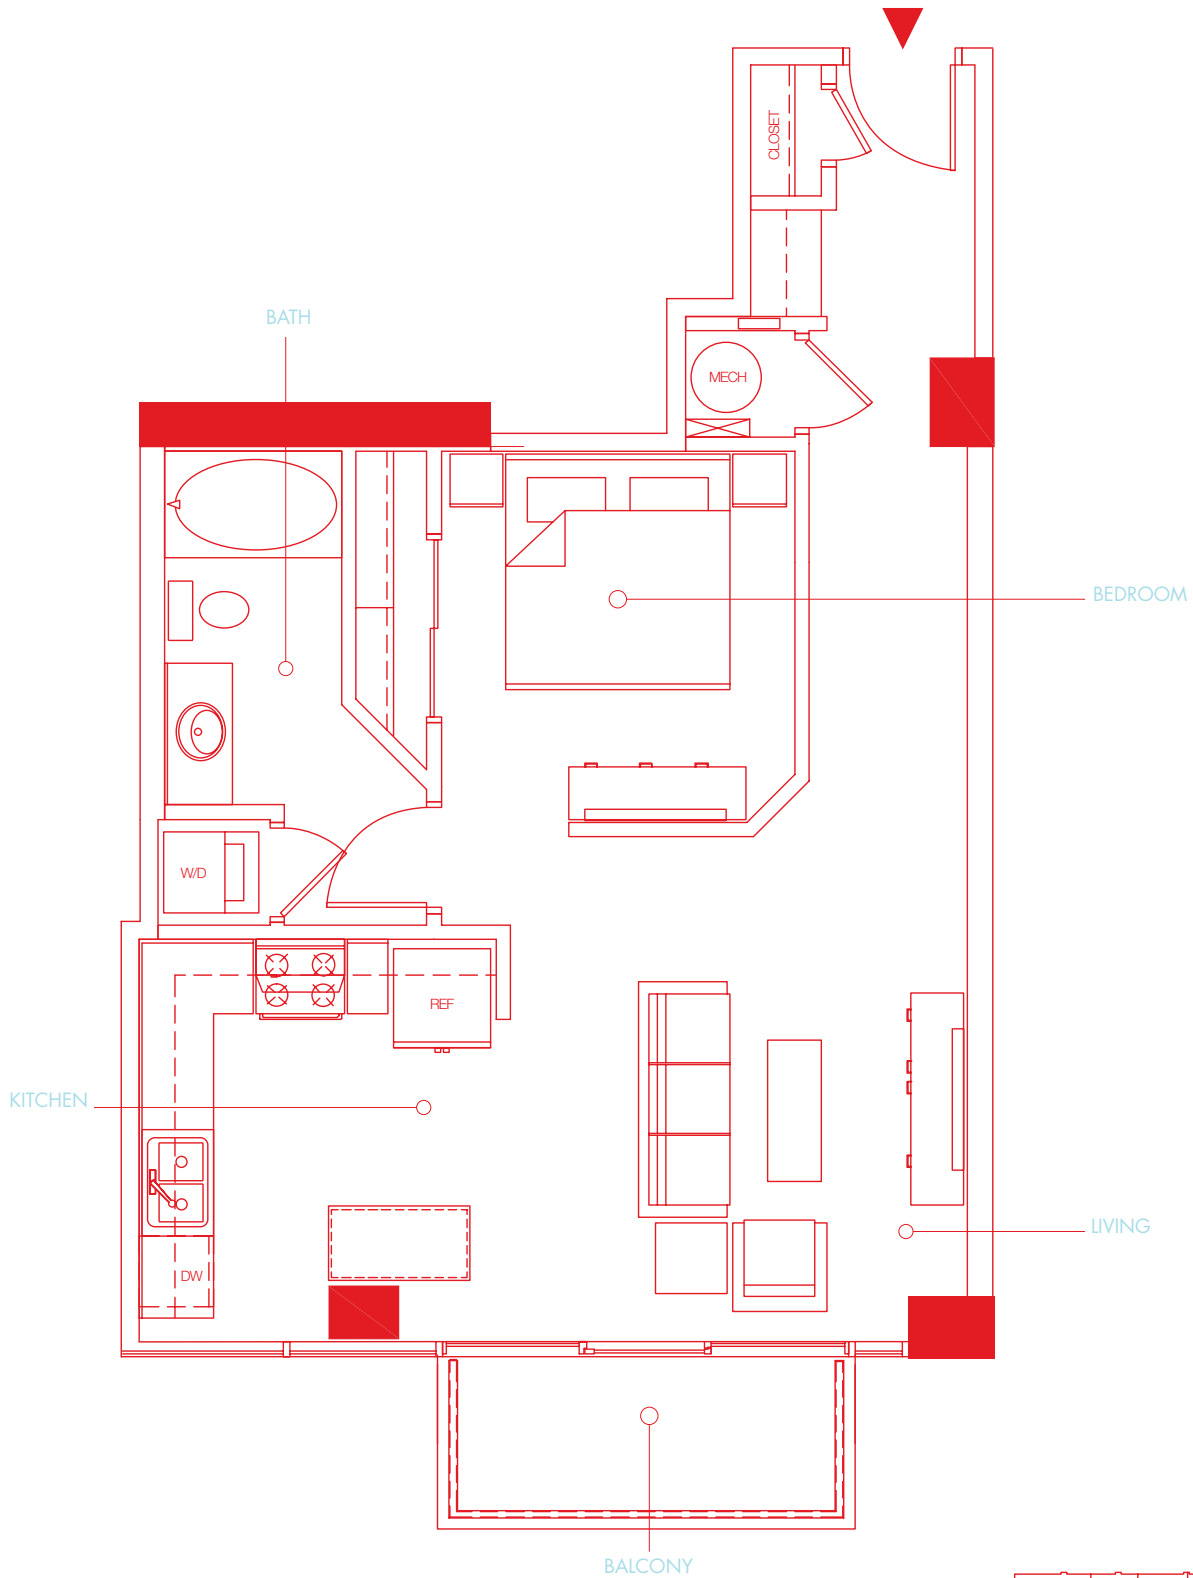

UNIT 06

one bedroom { 723 total sq.ft. } 664 interior sq.ft.

Unit square footages as indicated on plan is approximate. Layouts shown at unit interiors are for general reference only and are not intended to depict precisely the actual as-built conditions. Drawing is not to scale. Furnishings not included. Refrigerator, washer/dryer not included.