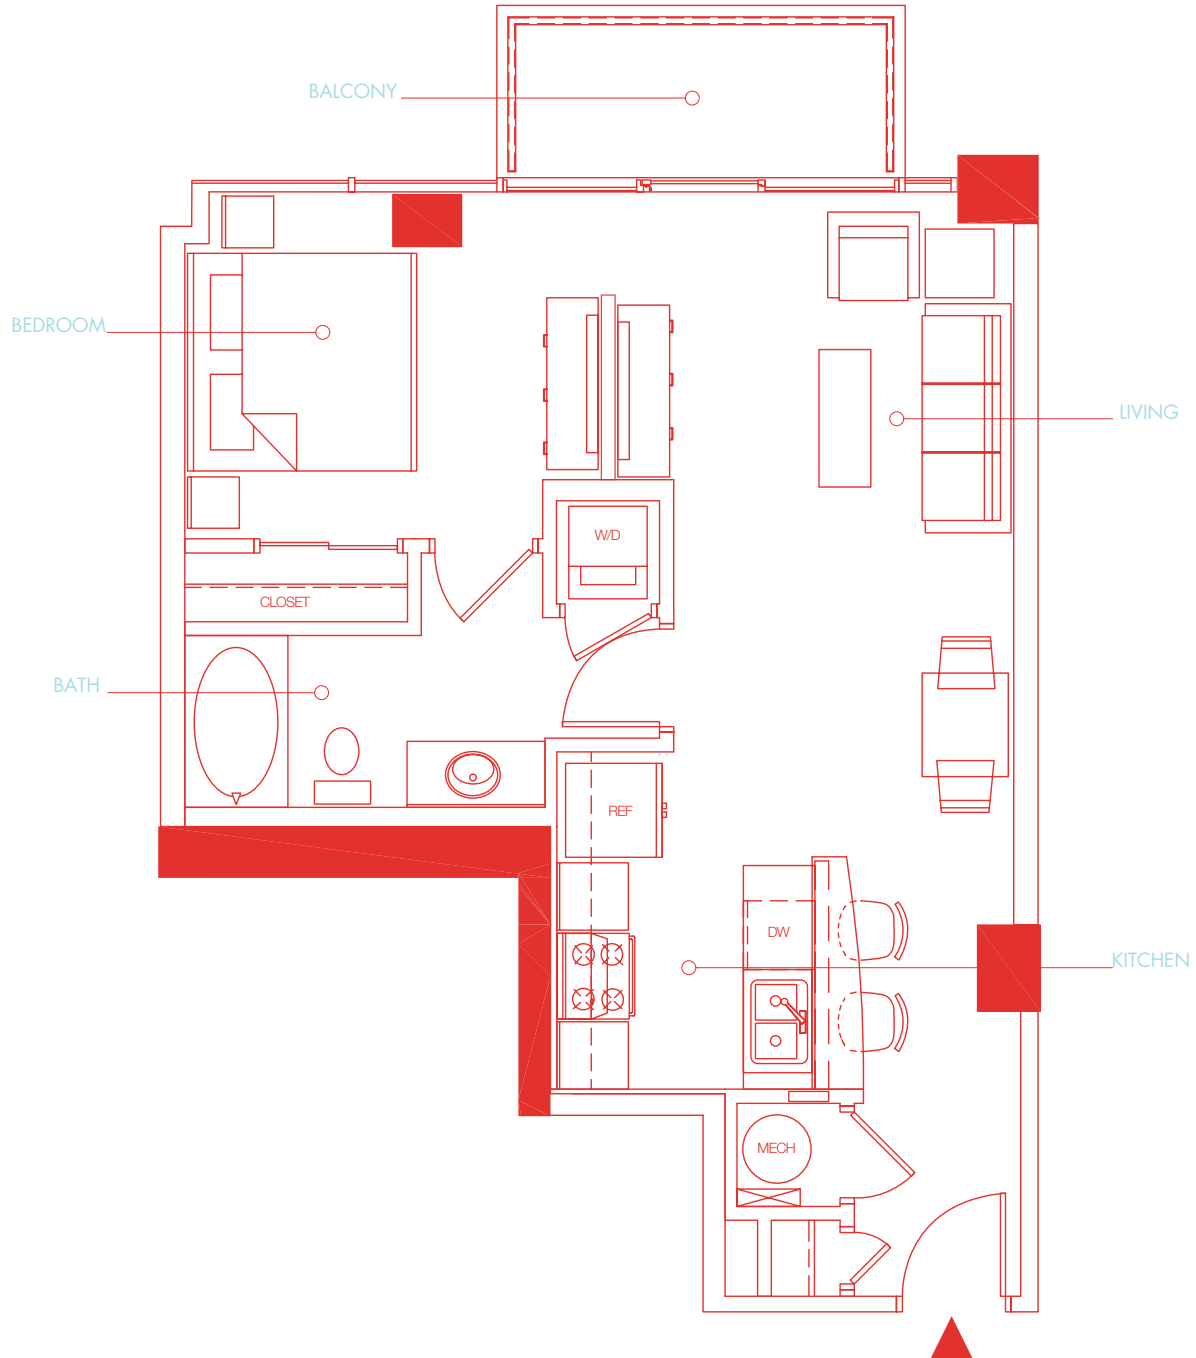

# Sky Collection UNIT 05S

one bedroom { 663 total sq.ft. } 604 interior sq.ft.

FLOORS 26 - 32  { N }

Unit square footages as indicated on plan is approximate. Layouts shown at unit interiors are for general reference only and are not intended to depict precisely the actual as-built conditions. Drawing is not to scale. Furnishings not included. Refrigerator, washer/dryer not included.