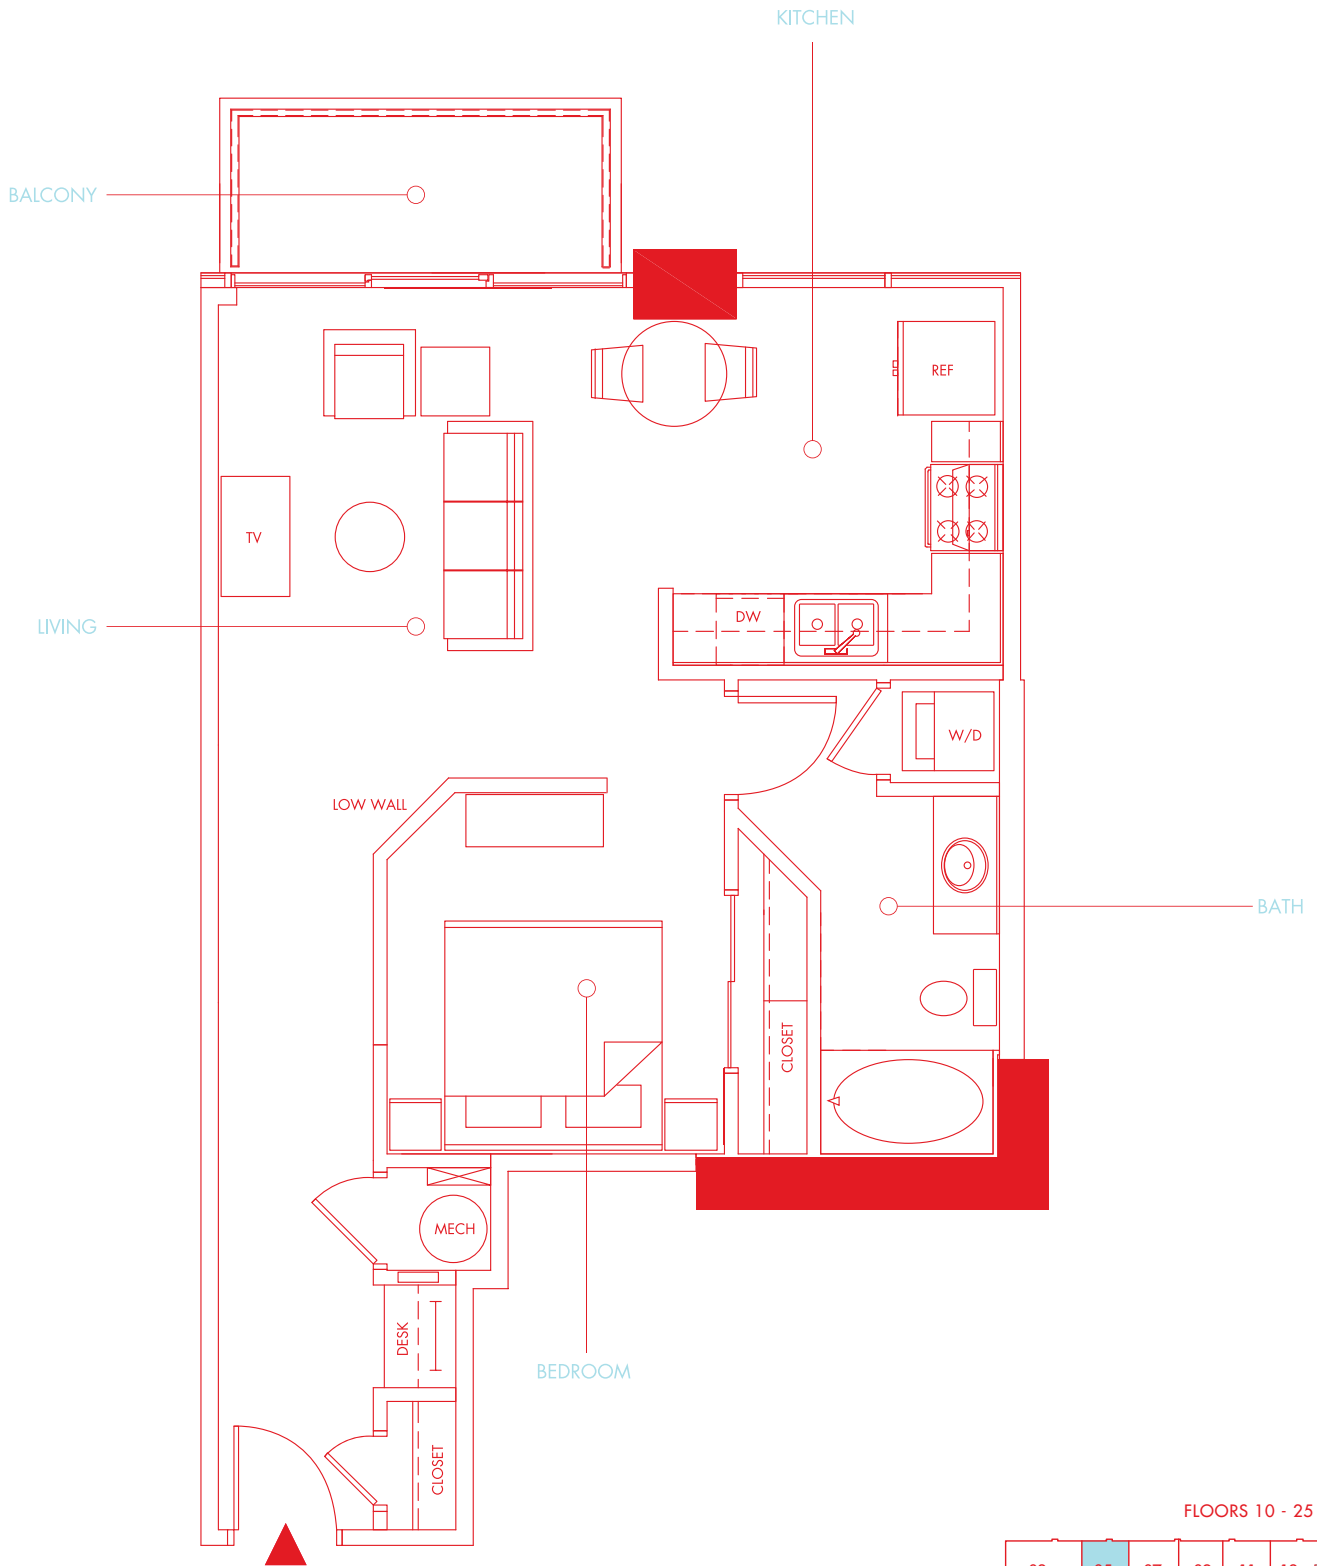

UNIT 05

one bedroom { 717 total sq.ft. } 659 interior sq.ft.

Unit square footages as indicated on plan is approximate. Layouts shown at unit interiors are for general reference only and are not intended to depict precisely the actual as-built conditions. Drawing is not to scale. Furnishings not included. Refrigerator, washer/dryer not included.