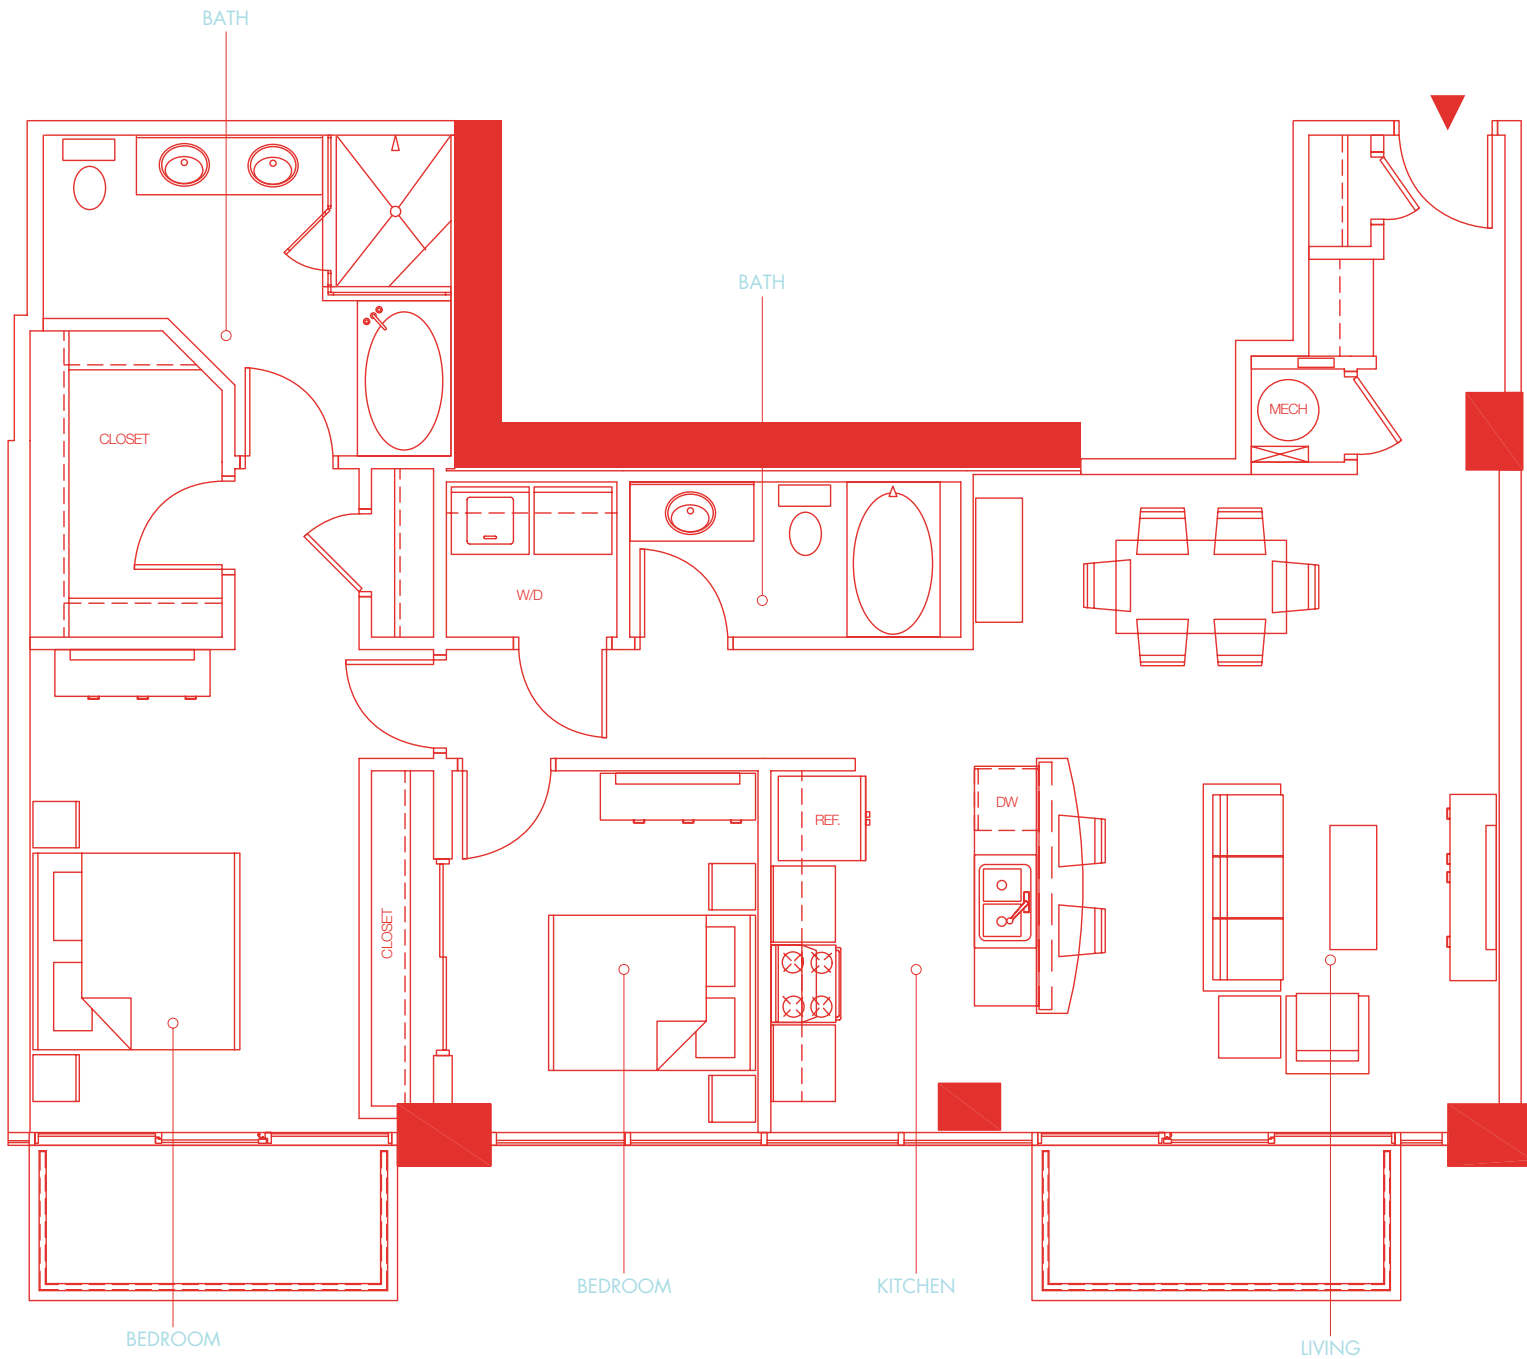

Sky Collection UNIT 04S

two bedroom { 1359 total sq.ft. } 1241 interior sq.ft.

FLOORS 26 - 32 {N}

Unit square footages as indicated on plan is approximate. Layouts shown at unit interiors are for general reference only and are not intended to depict precisely the actual as-built conditions. Drawing is not to scale. Furnishings not included. Refrigerator, washer/dryer not included.