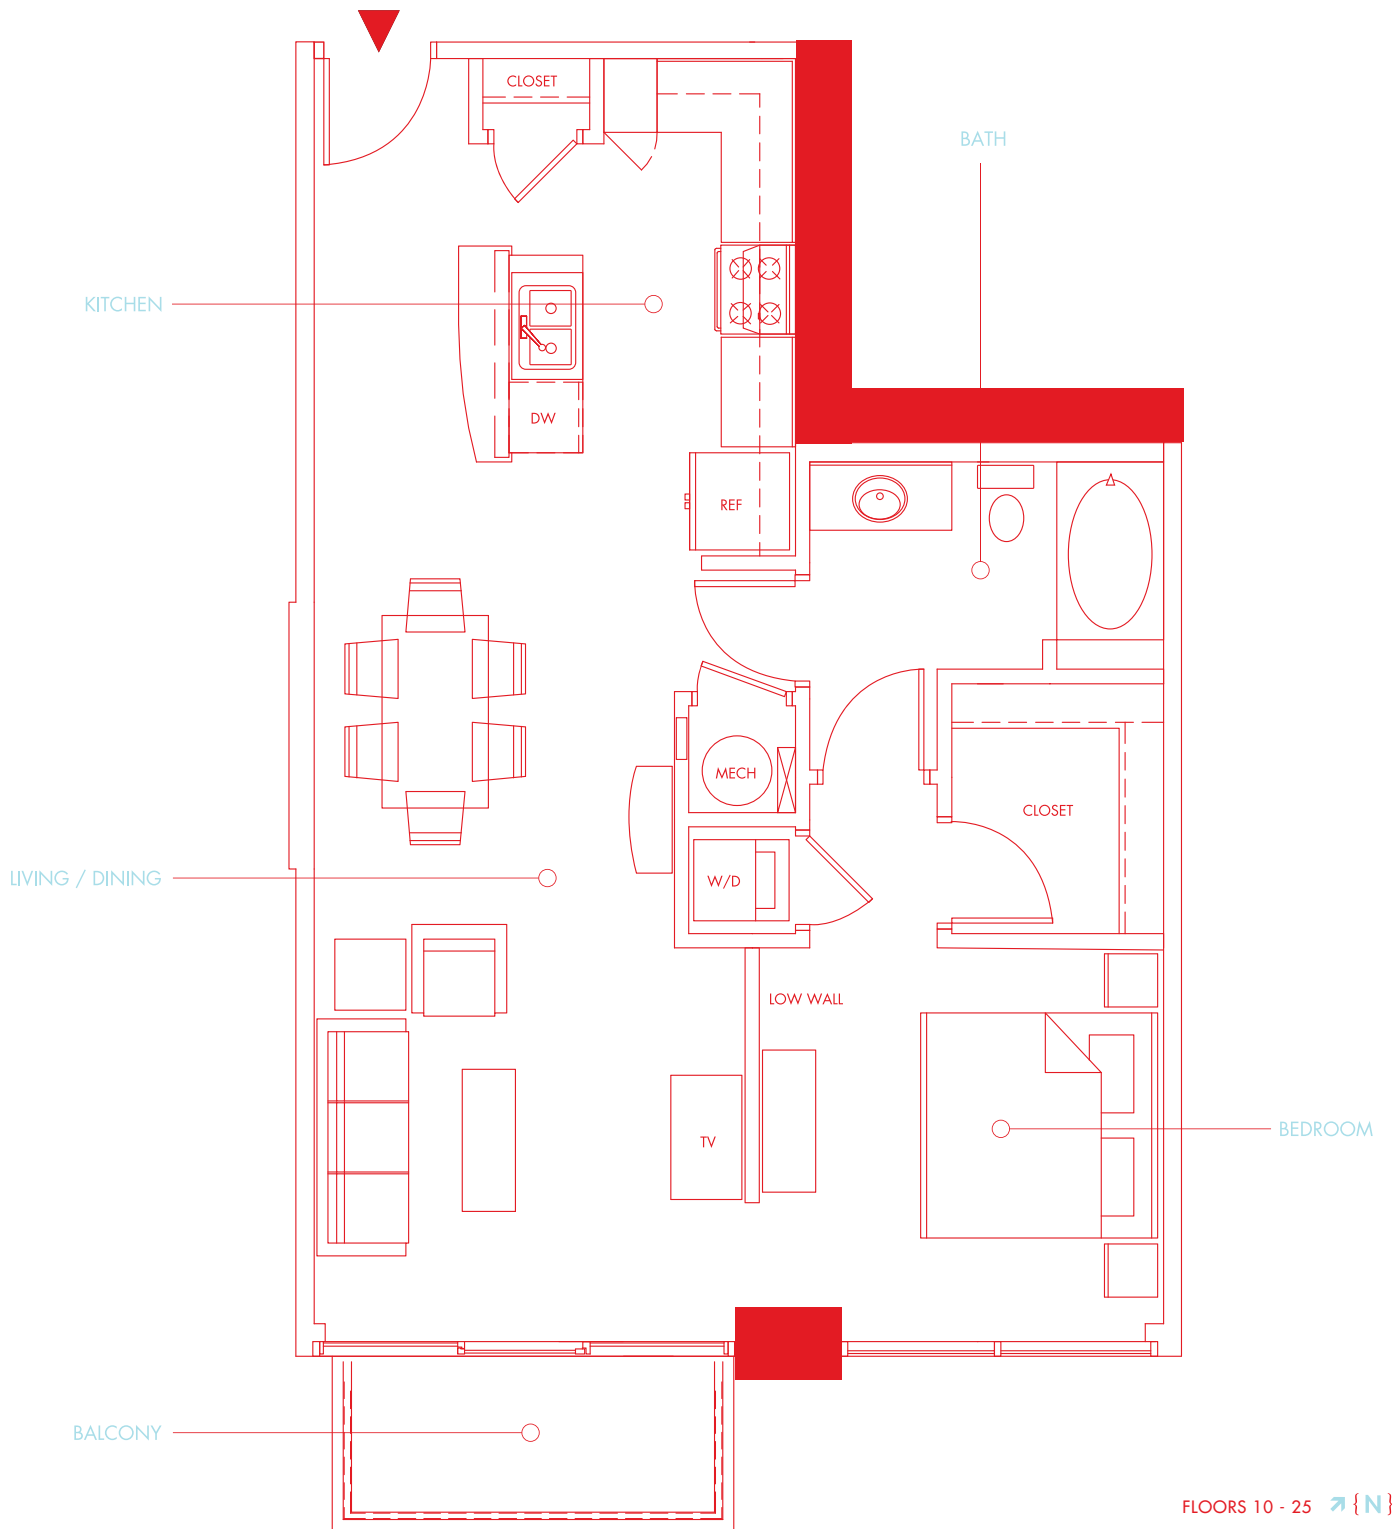

UNIT 04

one bedroom { 812 total sq.ft. } 754 interior sq.ft.

Unit square footages as indicated on plan is approximate. Layouts shown at unit interiors are for general reference only and are not intended to depict precisely the actual as-built conditions. Drawing is not to scale. Furnishings not included. Refrigerator, washer/dryer not included.