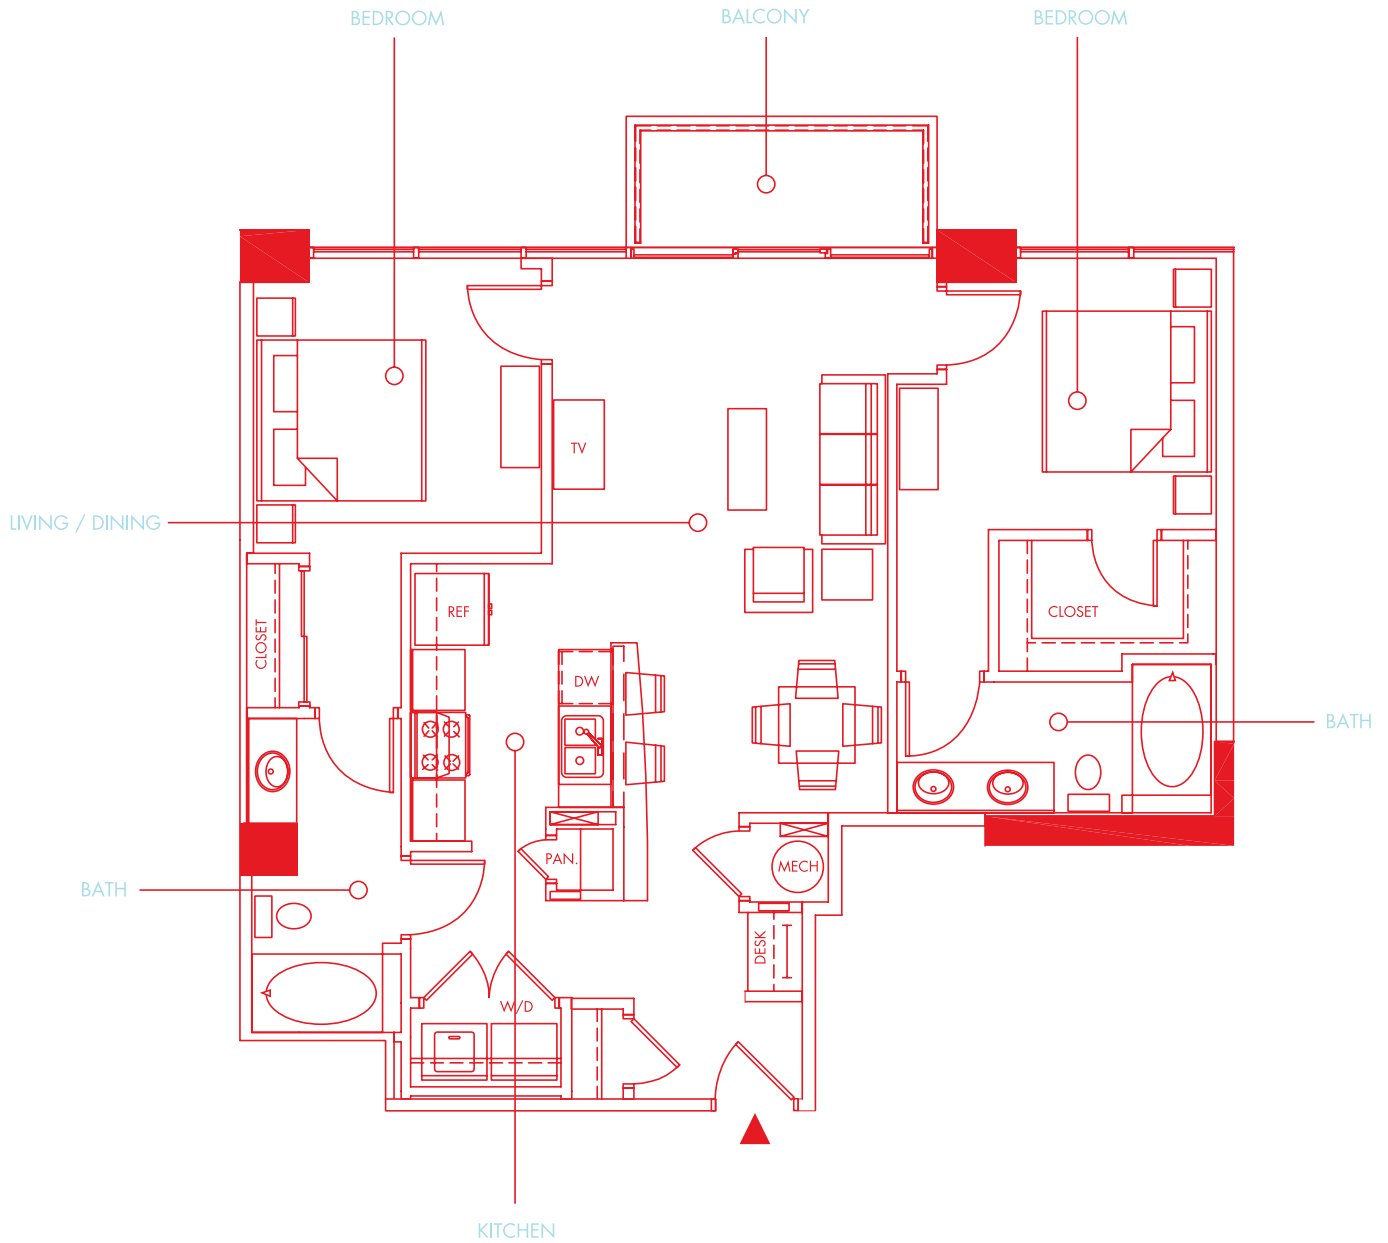

Sky Collection UNIT 03S

two bedroom { 1067 total sq.ft. } 1016 interior sq.ft.

FLOORS 26 - 32  { N }

Unit square footages as indicated on plan is approximate. Layouts shown at unit interiors are for general reference only and are not intended to depict precisely the actual as-built conditions. Drawing is not to scale. Furnishings not included. Refrigerator, washer/dryer not included.