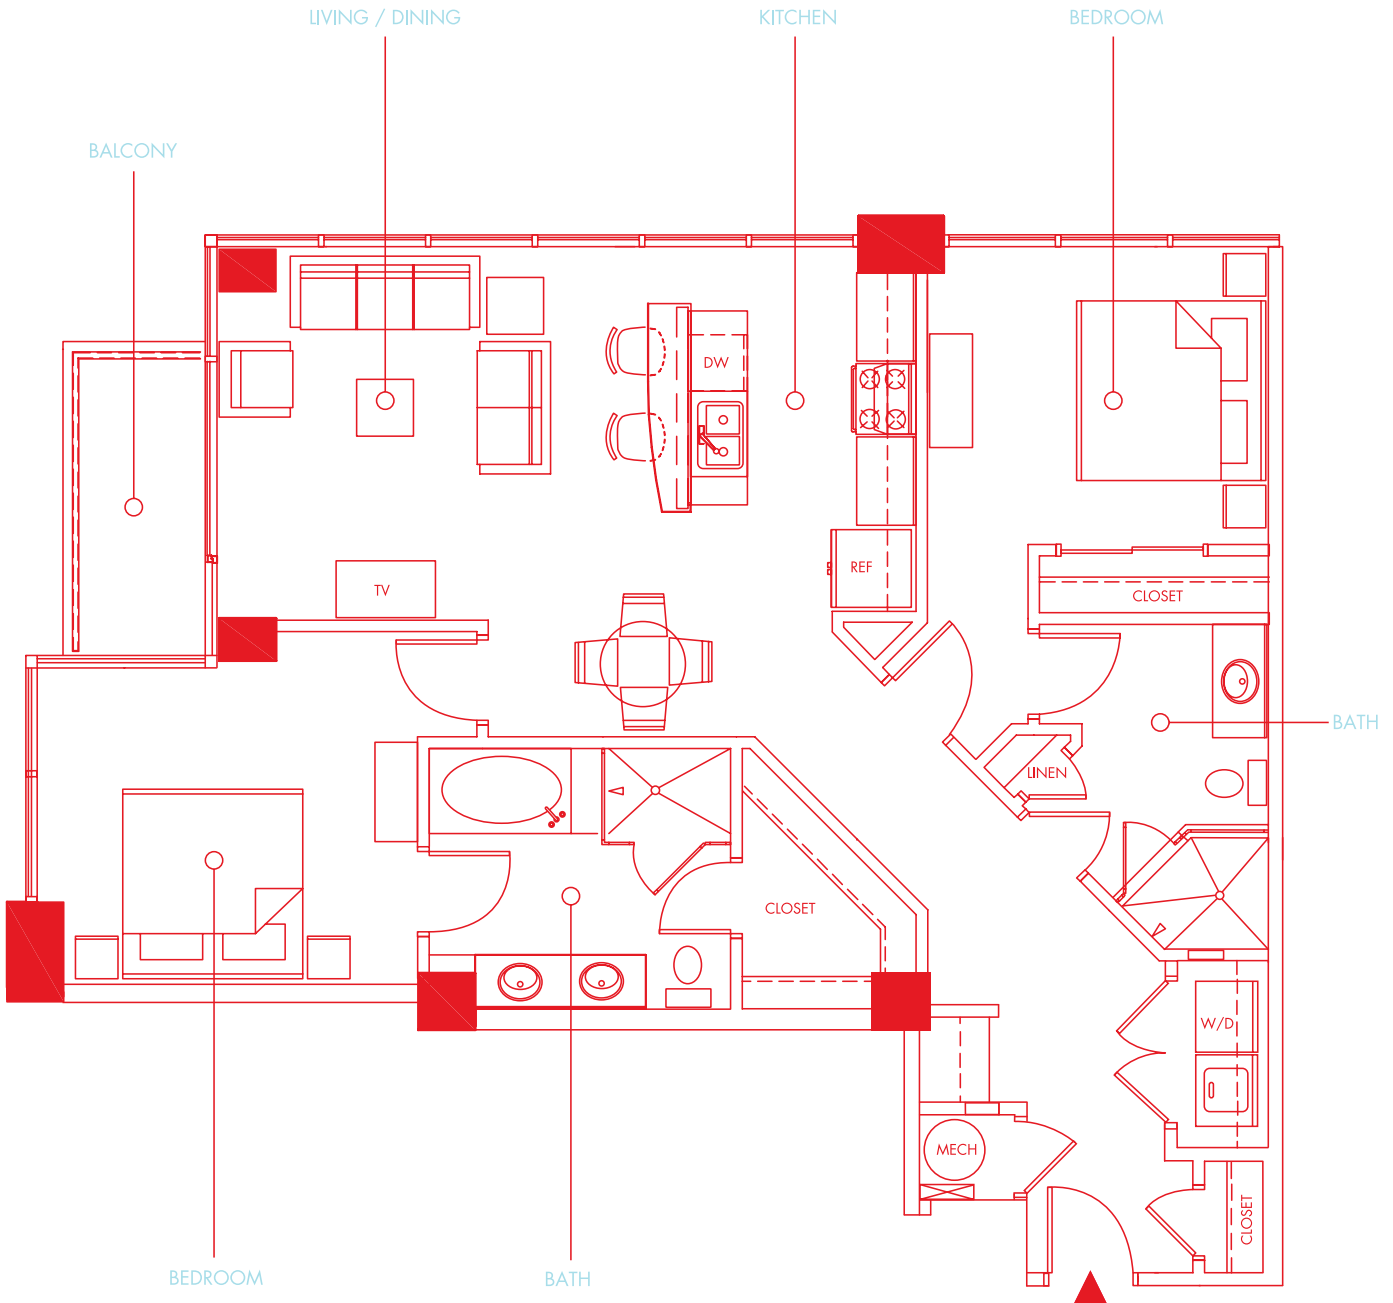

UNIT 03

two bedroom { 1226 total sq.ft. } 1177 interior sq.ft.

FLOORS 10 - 25 ↗ {N}

Unit square footages as indicated on plan is approximate. Layouts shown at unit interiors are for general reference only and are not intended to depict precisely the actual as-built conditions. Drawing is not to scale. Furnishings not included. Refrigerator, washer/dryer not included.