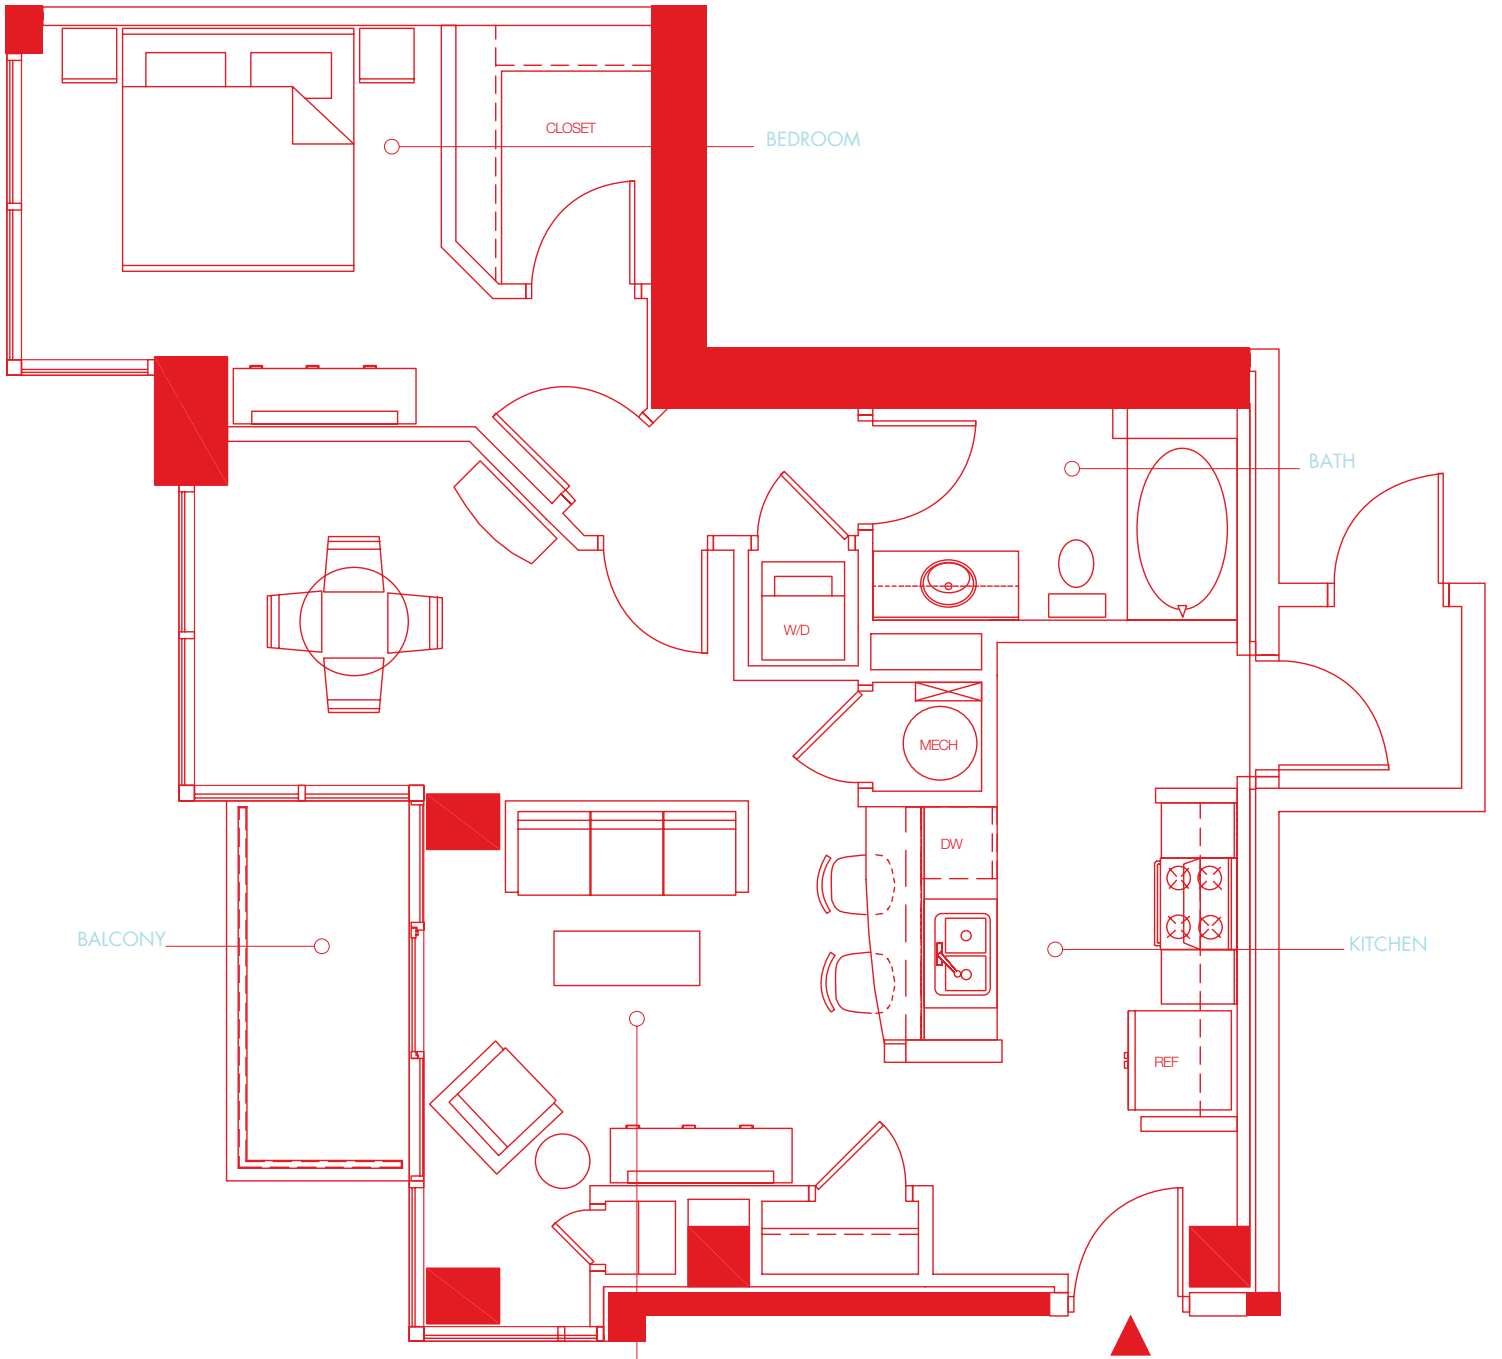

Walk-In UNIT 02W

one bedroom { 845 total sq.ft. } 796 interior sq.ft.

FLOORS 2 - 7 {N}

Unit square footages as indicated on plan is approximate. Layouts shown at unit interiors are for general reference only and are not intended to depict precisely the actual as-built conditions. Drawing is not to scale. Furnishings not included. Refrigerator, washer/dryer not included.