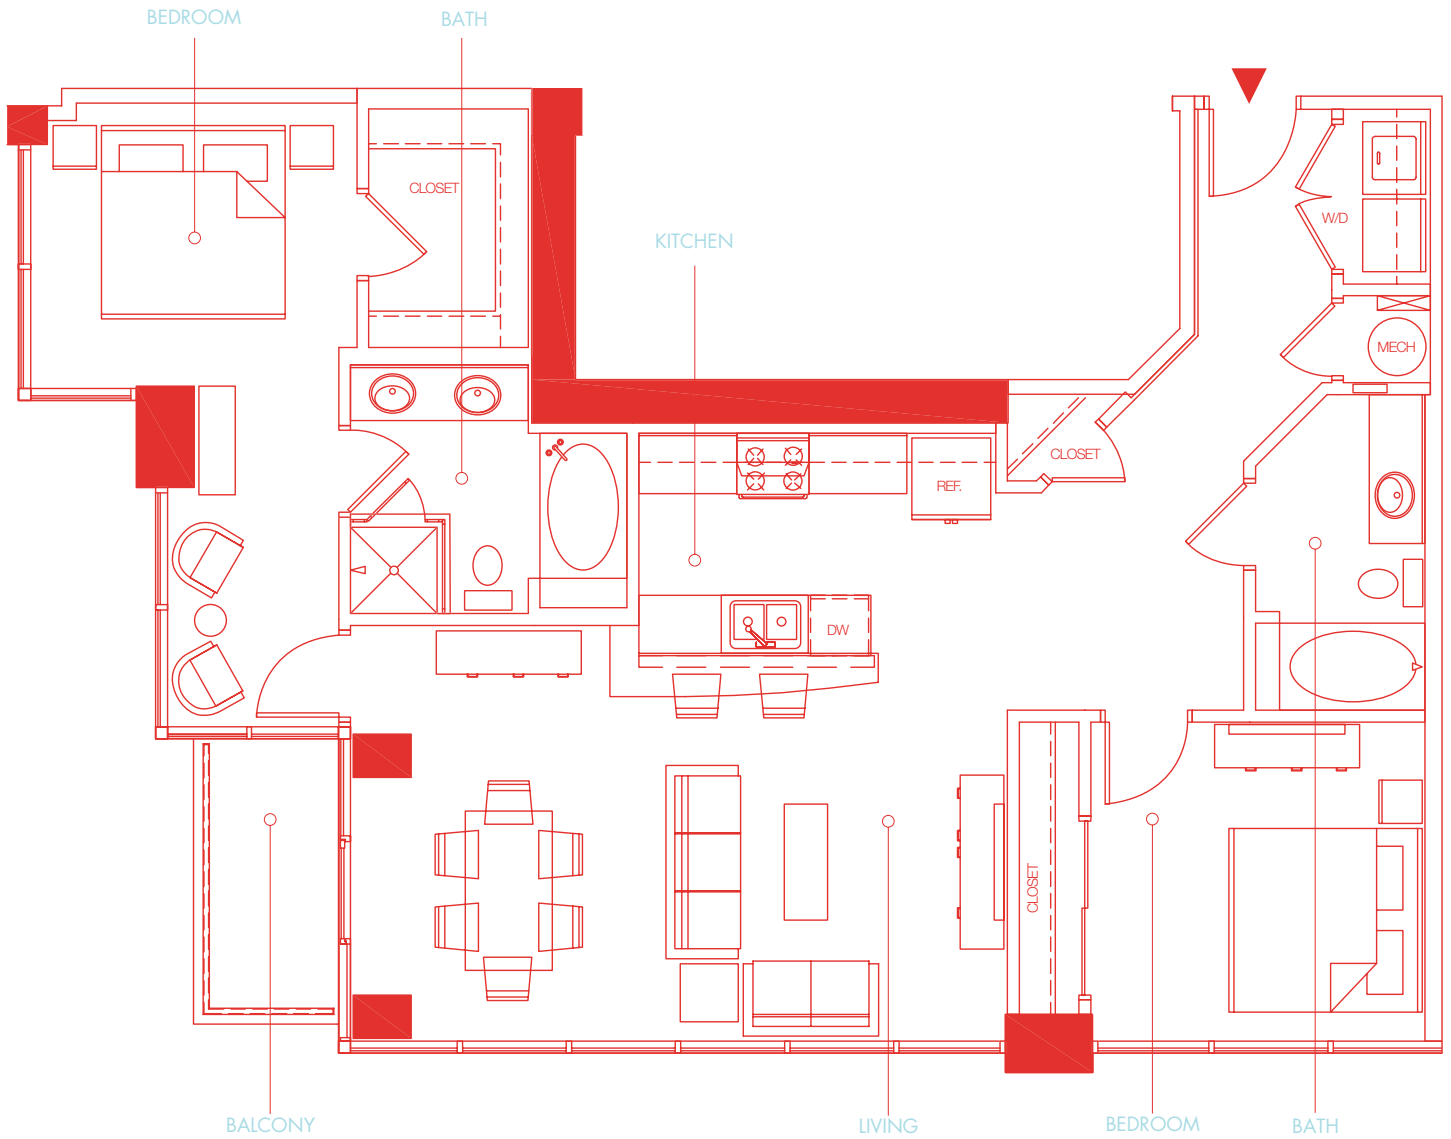

# Sky Collection UNIT 02S

two bedroom { 1212 total sq.ft. } 1163 interior sq.ft.

FLOORS 26 - 32  {N}

Unit square footages as indicated on plan is approximate. Layouts shown at unit interiors are for general reference only and are not intended to depict precisely the actual as-built conditions. Drawing is not to scale. Furnishings not included. Refrigerator, washer/dryer not included.