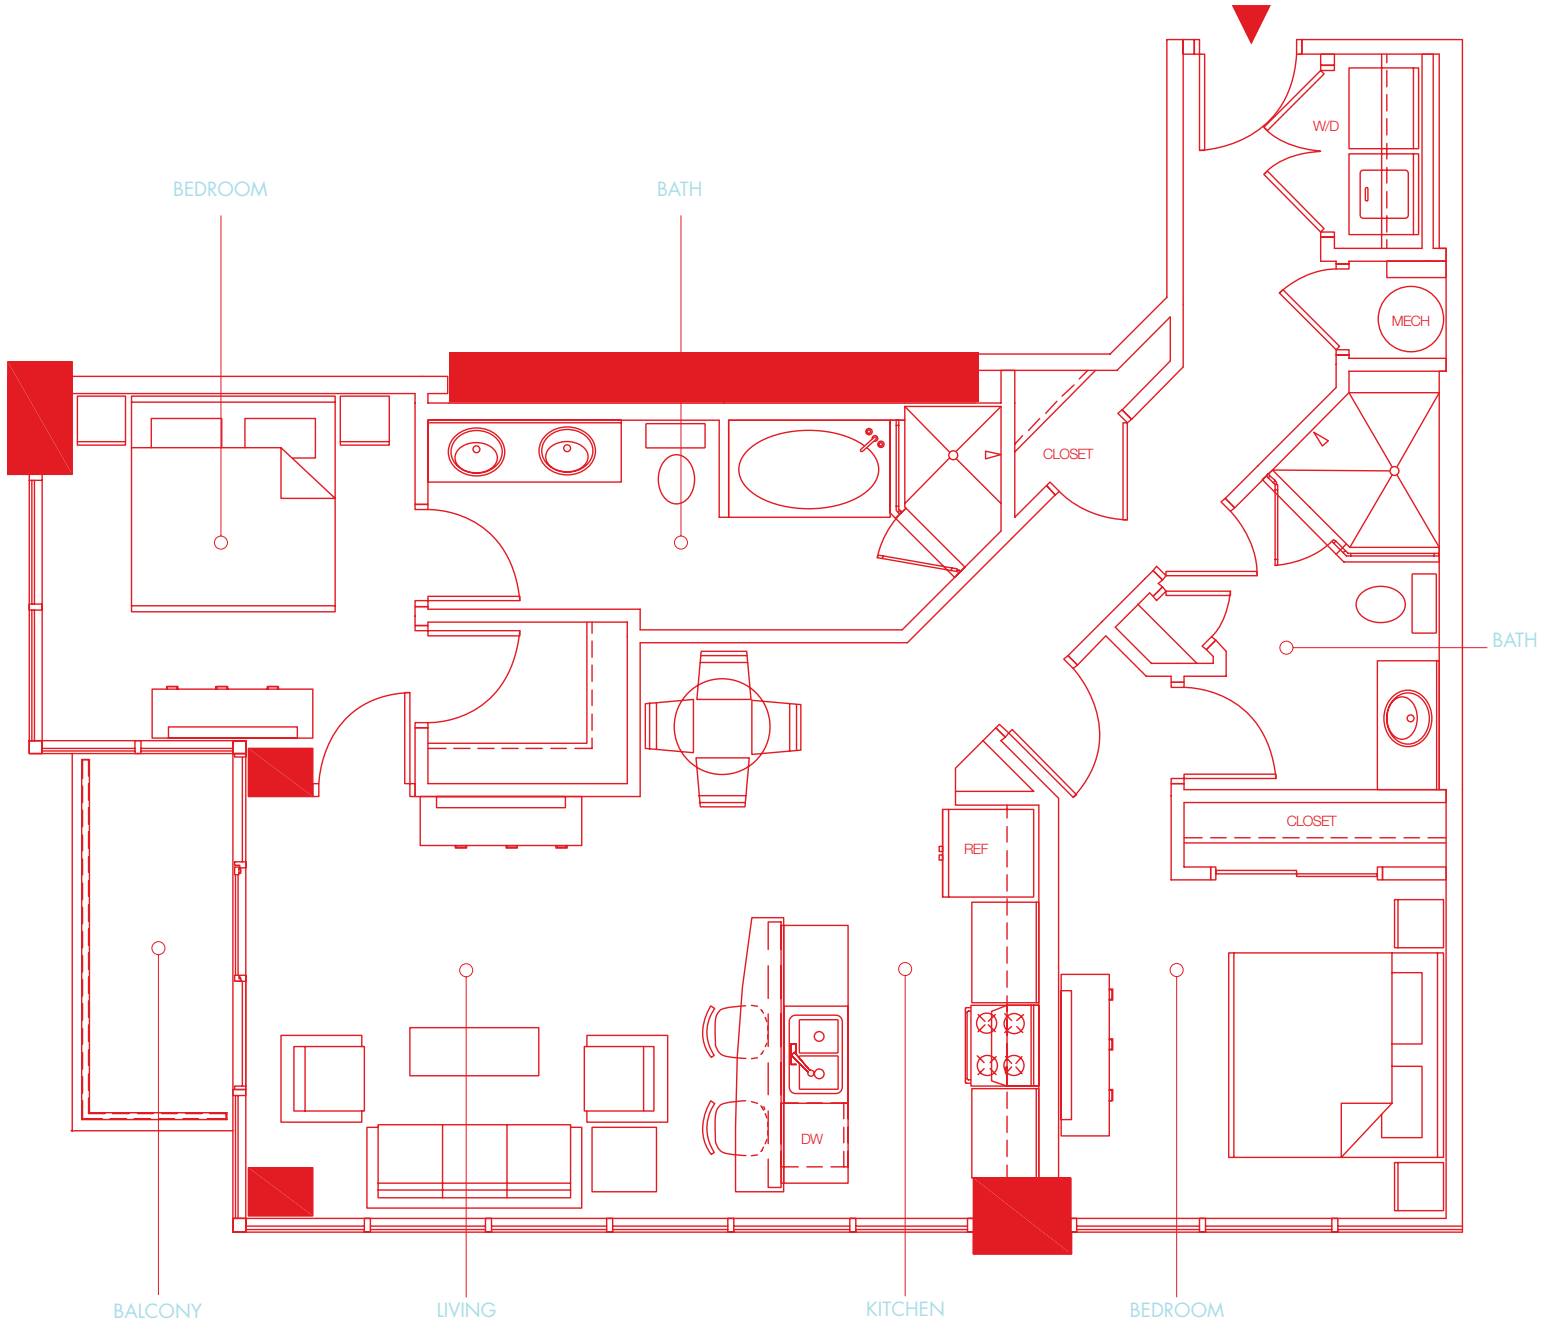

UNIT 02

two bedroom { 1181 total sq.ft. } 1123 interior sq.ft.

FLOORS 10 - 25 **N**

Unit square footages as indicated on plan is approximate. Layouts shown at unit interiors are for general reference only and are not intended to depict precisely the actual as-built conditions. Drawing is not to scale. Furnishings not included. Refrigerator, washer/dryer not included.