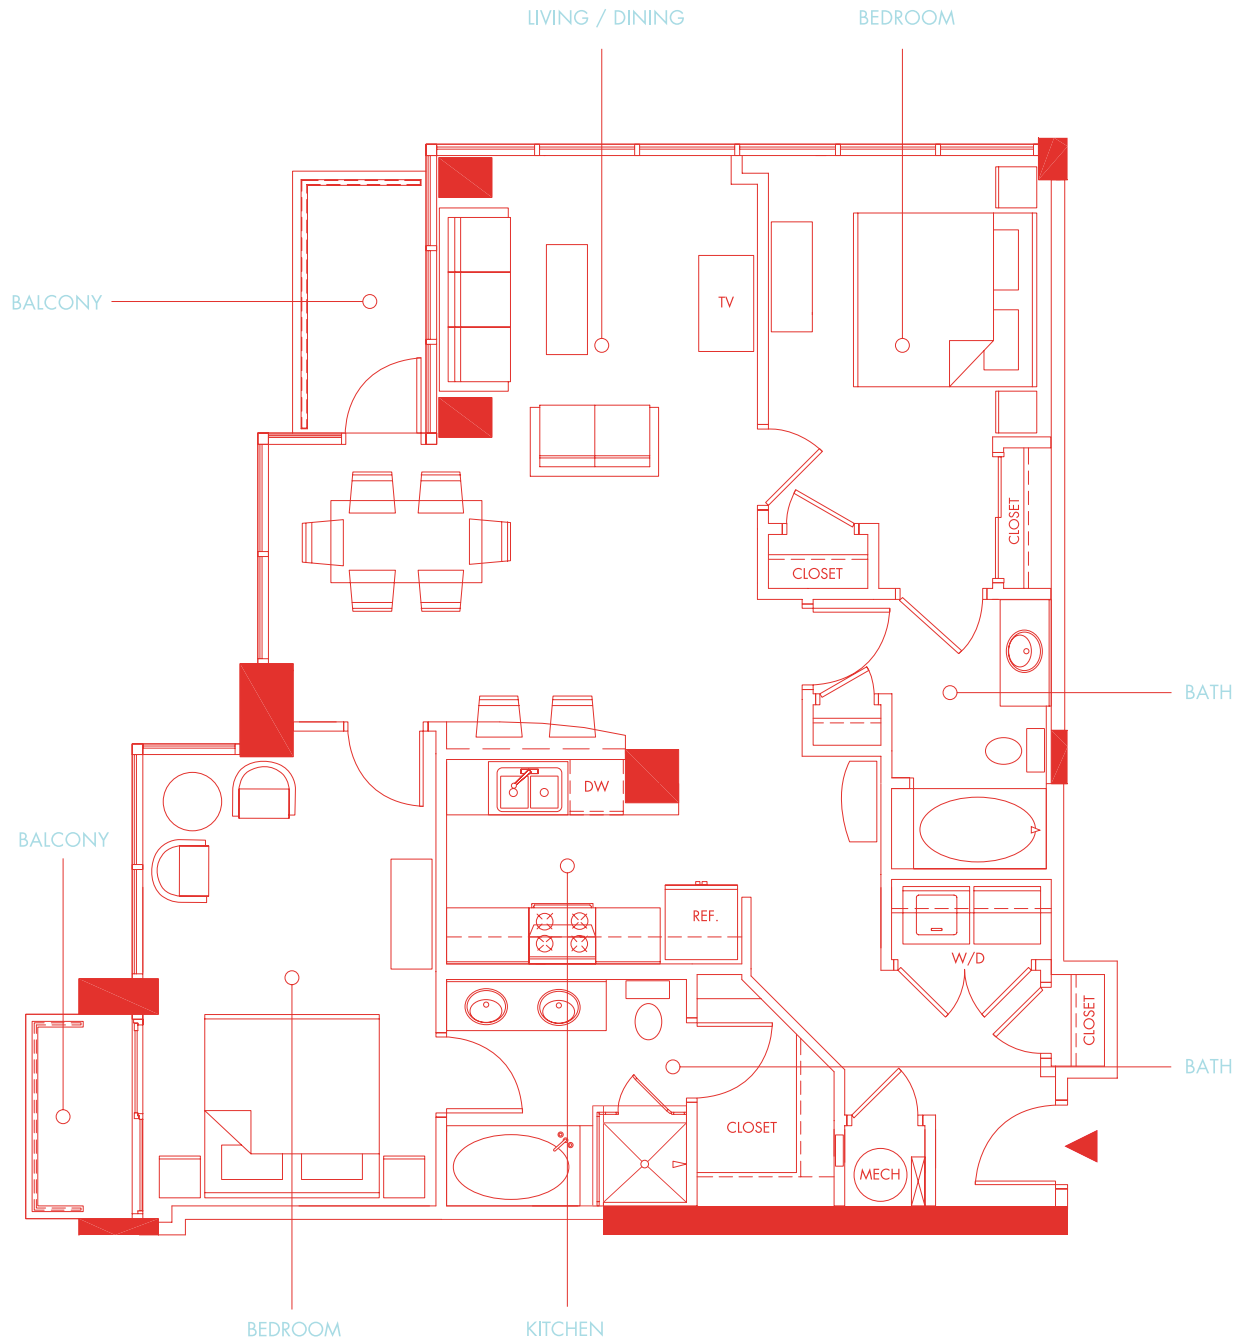

# Sky Collection UNIT 01S

two bedroom { 1270 total sq.ft. } 1190 interior sq.ft.

FLOORS 26 - 32  { N }

Unit square footages as indicated on plan is approximate. Layouts shown at unit interiors are for general reference only and are not intended to depict precisely the actual as-built conditions. Drawing is not to scale. Furnishings not included. Refrigerator, washer/dryer not included.