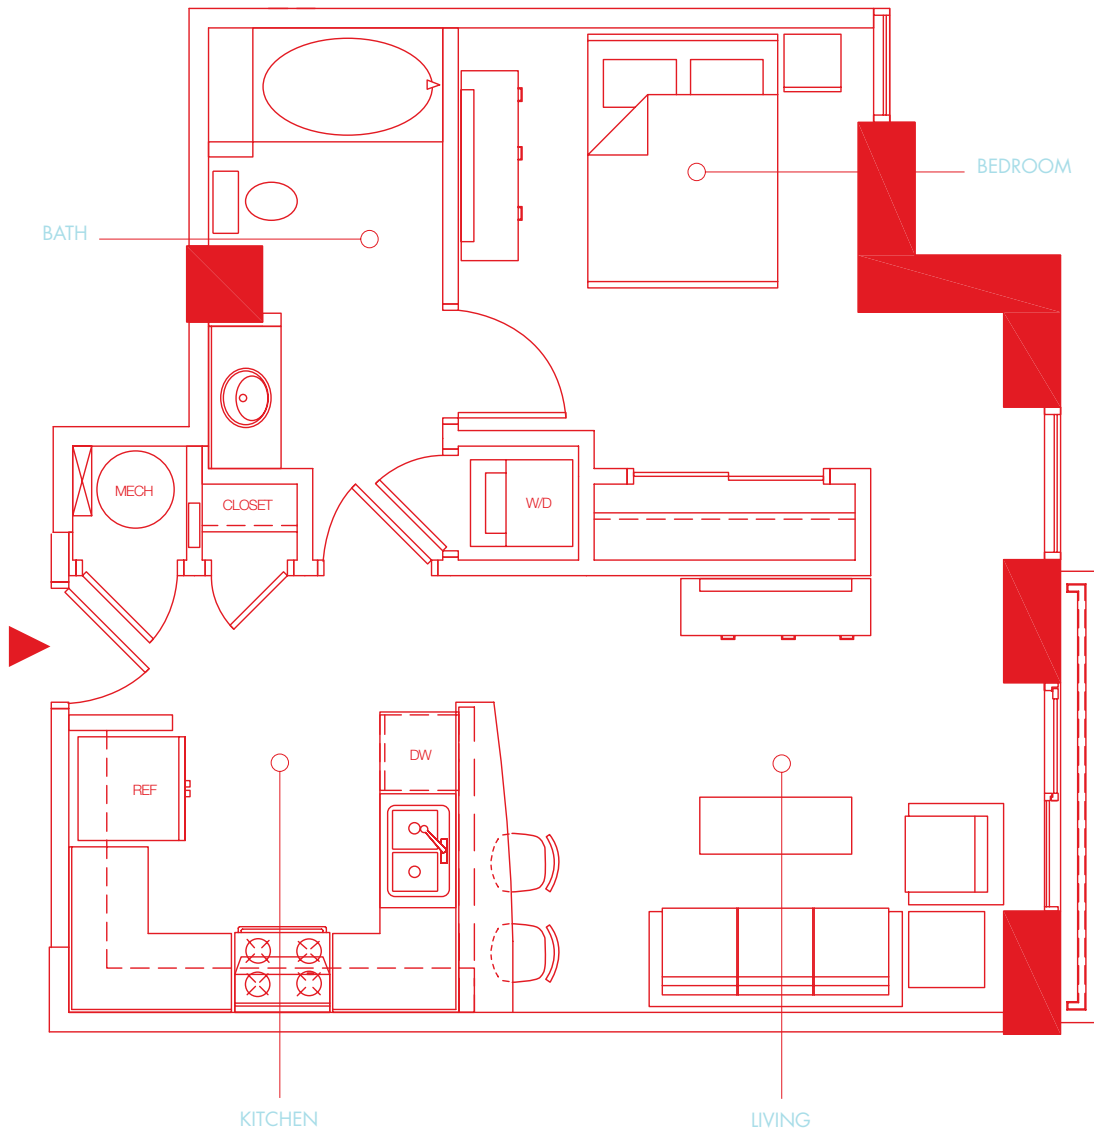

# UNIT 16

one bedroom { 667 total sq.ft. } 608 interior sq.ft.

Unit square footages as indicated on plan is approximate. Layouts shown at unit interiors are for general reference only and are not intended to depict precisely the actual as-built conditions. Drawing is not to scale. Furnishings not included. Refrigerator, washer/dryer not included.