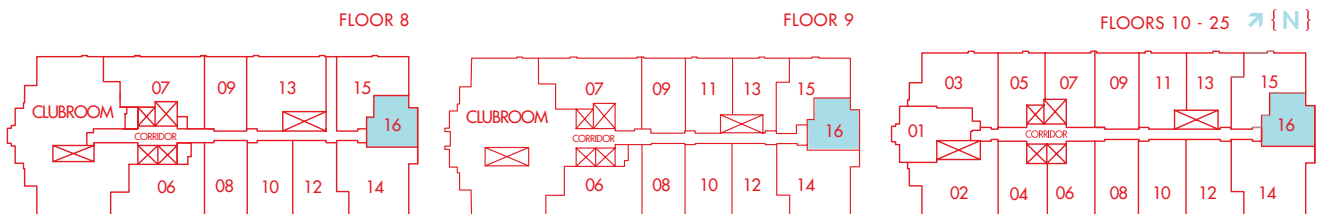

# UNIT 16

one bedroom { 667 total sq.ft. } 608 interior sq.ft.

Unit square footages as indicated on plan is approximate. Layouts shown at unit interiors are for general reference only and are not intended to depict precisely the actual as-built conditions. Drawing is not to scale. Furnishings not included. Refrigerator, washer/dryer not included.