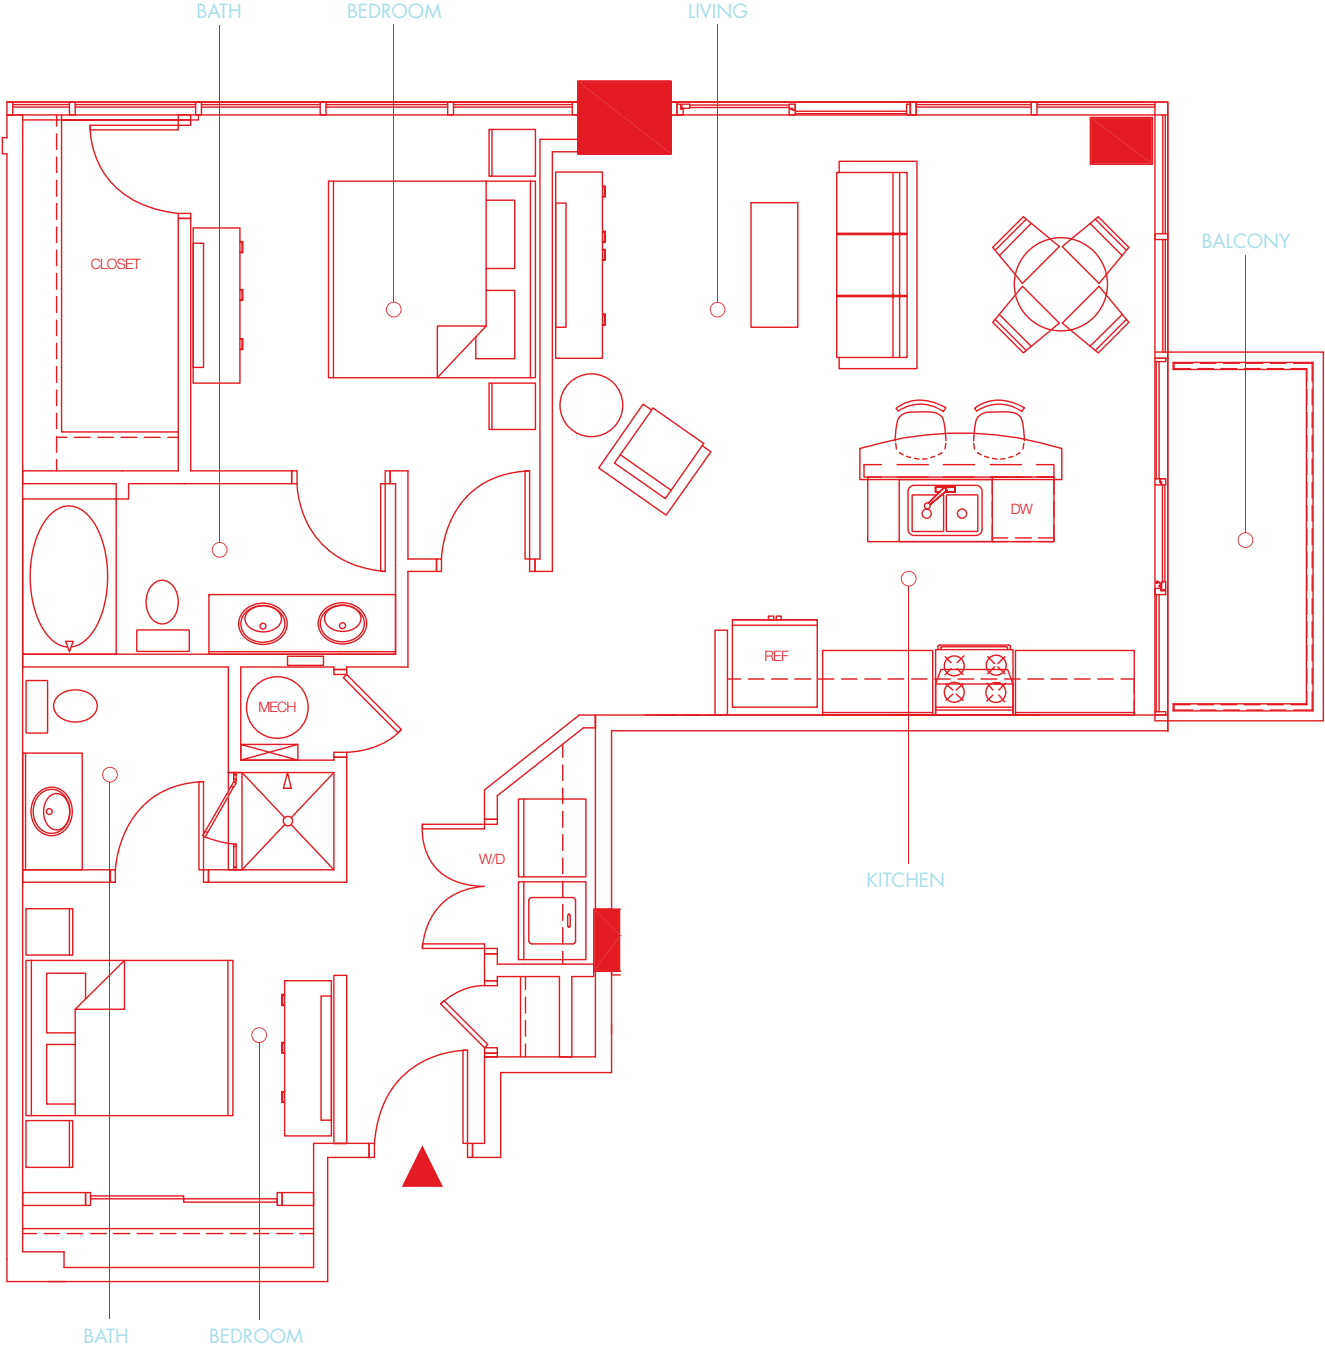

UNIT 15A

two bedroom { 1234total sq.ft. } 1000interior sq.ft.

FLOOR 8 { N }

Unit square footages as indicated on plan is approximate. Layouts shown at unit interiors are for general reference only and are not intended to depict precisely the actual as-built conditions. Drawing is not to scale. Furnishings not included. Refrigerator, washer/dryer not included.