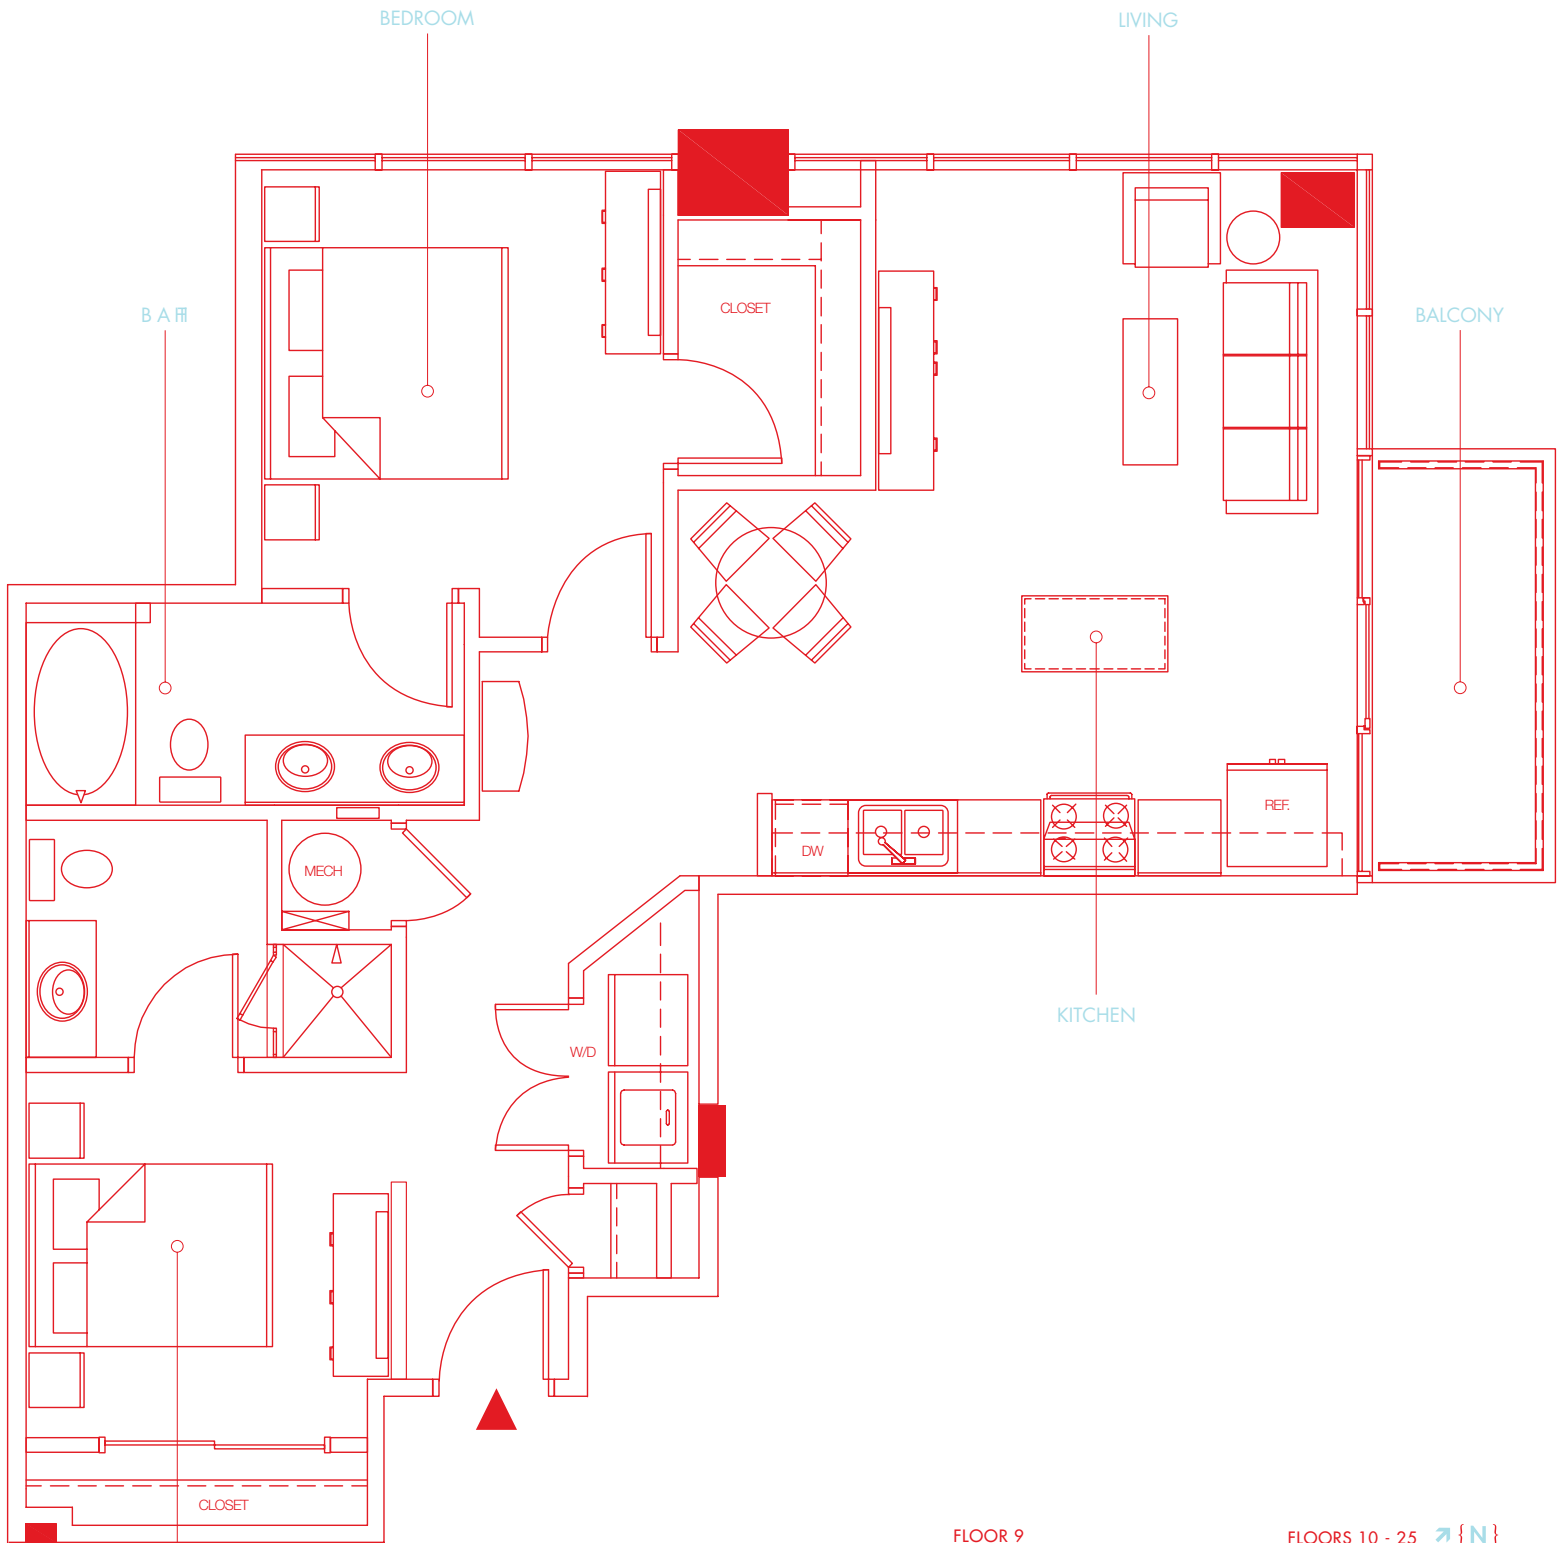

# UNIT 15

two bedroom { 981 total sq.ft. } 922 interior sq.ft.

BEDROOM

FLOOR 9

FLOORS 10 - 25 N

Unit square footages as indicated on plan is approximate. Layouts shown at unit interiors are for general reference only and are not intended to depict precisely the actual as-built conditions. Drawing is not to scale. Furnishings not included. Refrigerator, washer/dryer not included.