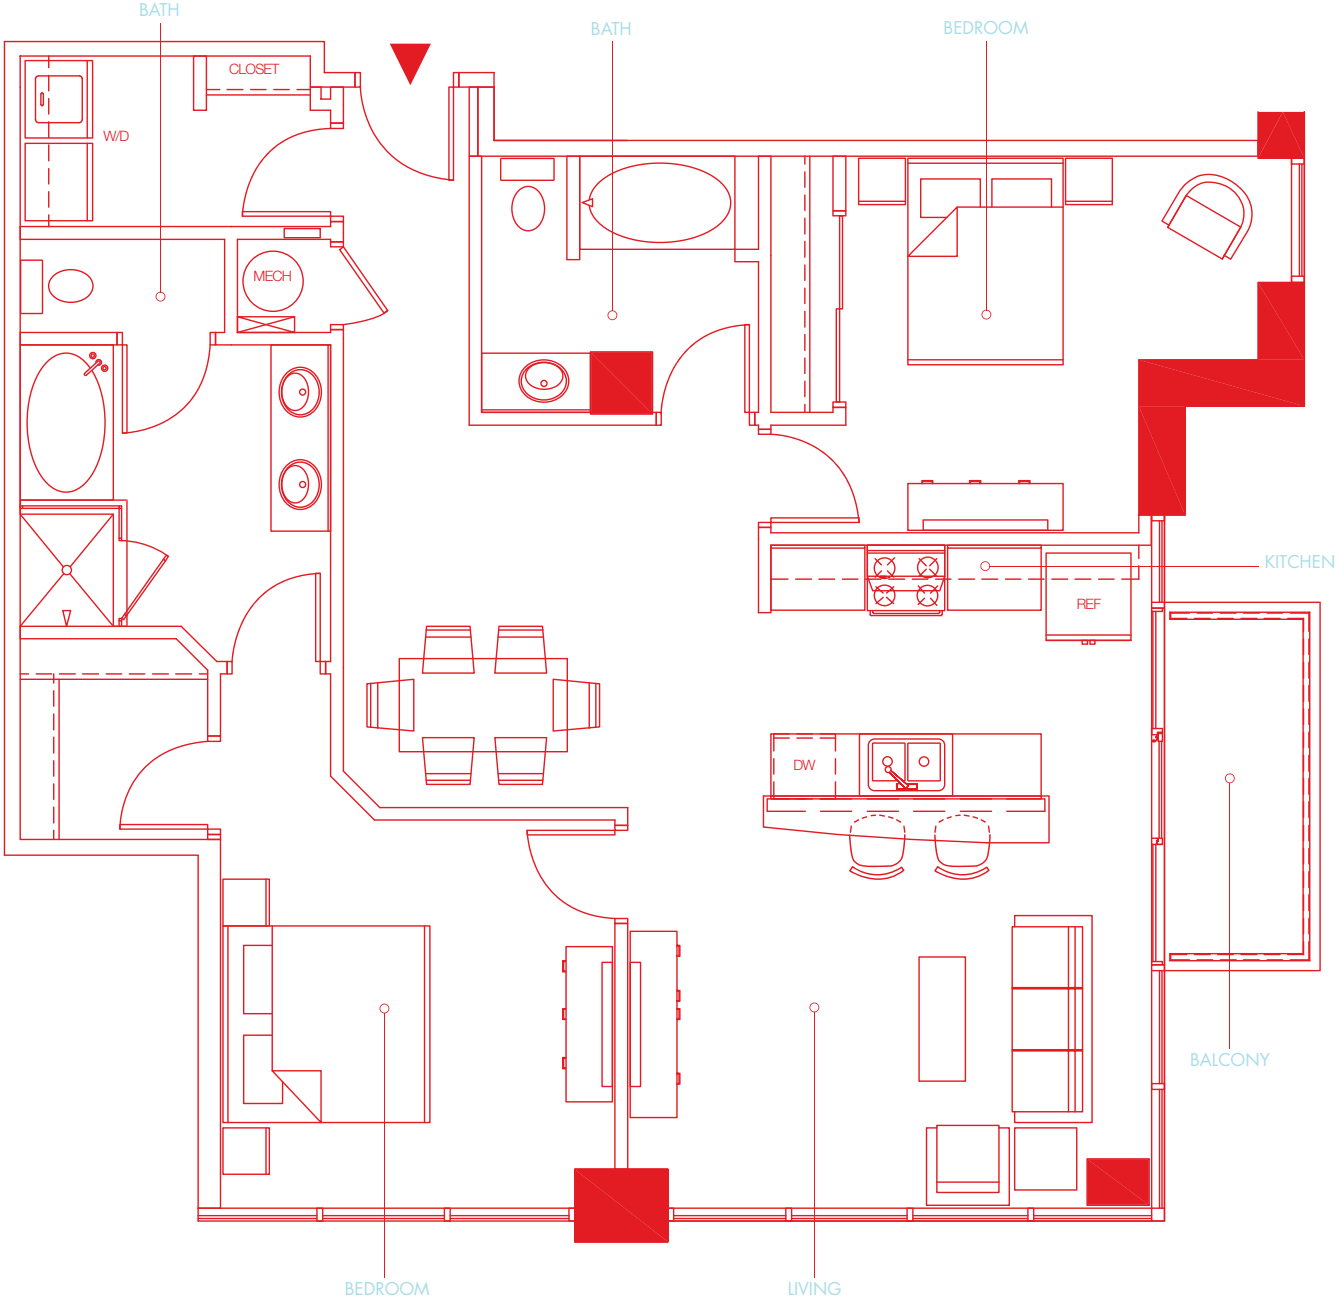

# UNIT 14

two bedroom { 1317 total sq.ft. } 1258 interior sq.ft.

Unit square footages as indicated on plan is approximate. Layouts shown at unit interiors are for general reference only and are not intended to depict precisely the actual as-built conditions. Drawing is not to scale. Furnishings not included. Refrigerator, washer/dryer not included.