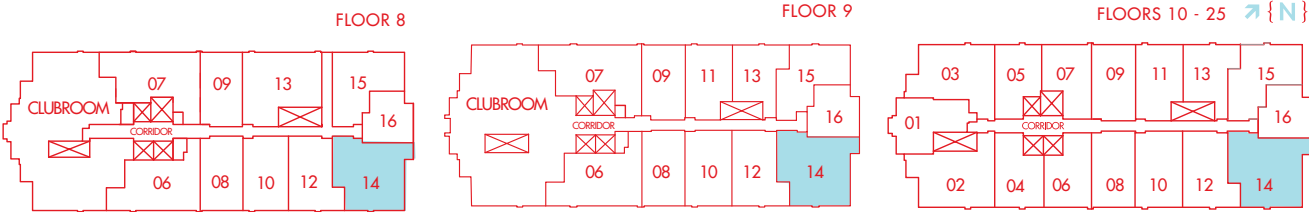

# UNIT 14

two bedroom { 1317 total sq.ft. } 1258 interior sq.ft.

Unit square footages as indicated on plan is approximate. Layouts shown at unit interiors are for general reference only and are not intended to depict precisely the actual as-built conditions. Drawing is not to scale. Furnishings not included. Refrigerator, washer/dryer not included.