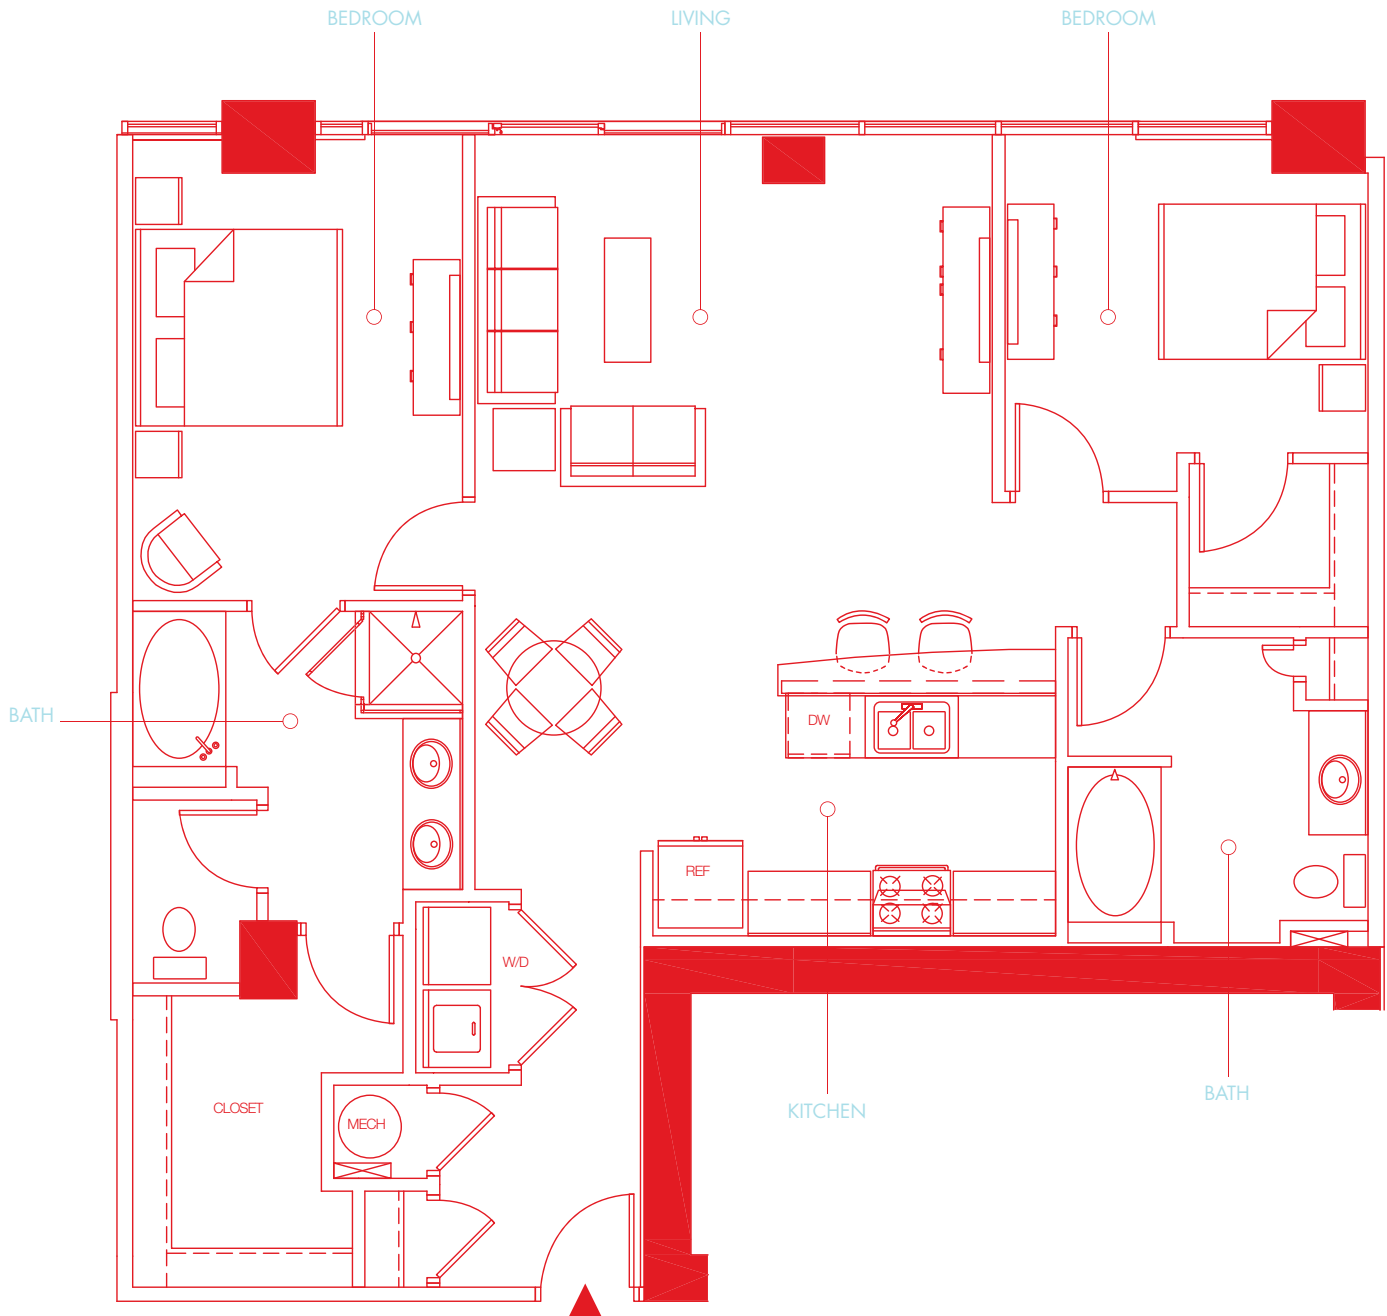

# UNIT 13A

two bedroom { 1422 total sq.ft. } 1235 interior sq.ft.

FLOOR 8 ↗ { N }

Unit square footages as indicated on plan is approximate. Layouts shown at unit interiors are for general reference only and are not intended to depict precisely the actual as-built conditions. Drawing is not to scale. Furnishings not included. Refrigerator, washer/dryer not included.