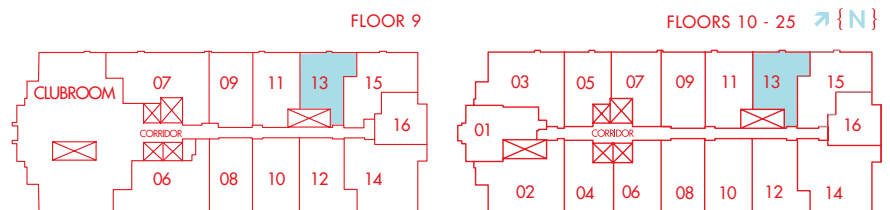

UNIT 13

one bedroom { 749 total sq.ft. } 690 interior sq.ft.

Unit square footages as indicated on plan is approximate. Layouts shown at unit interiors are for general reference only and are not intended to depict precisely the actual as-built conditions. Drawing is not to scale. Furnishings not included. Refrigerator, washer/dryer not included.