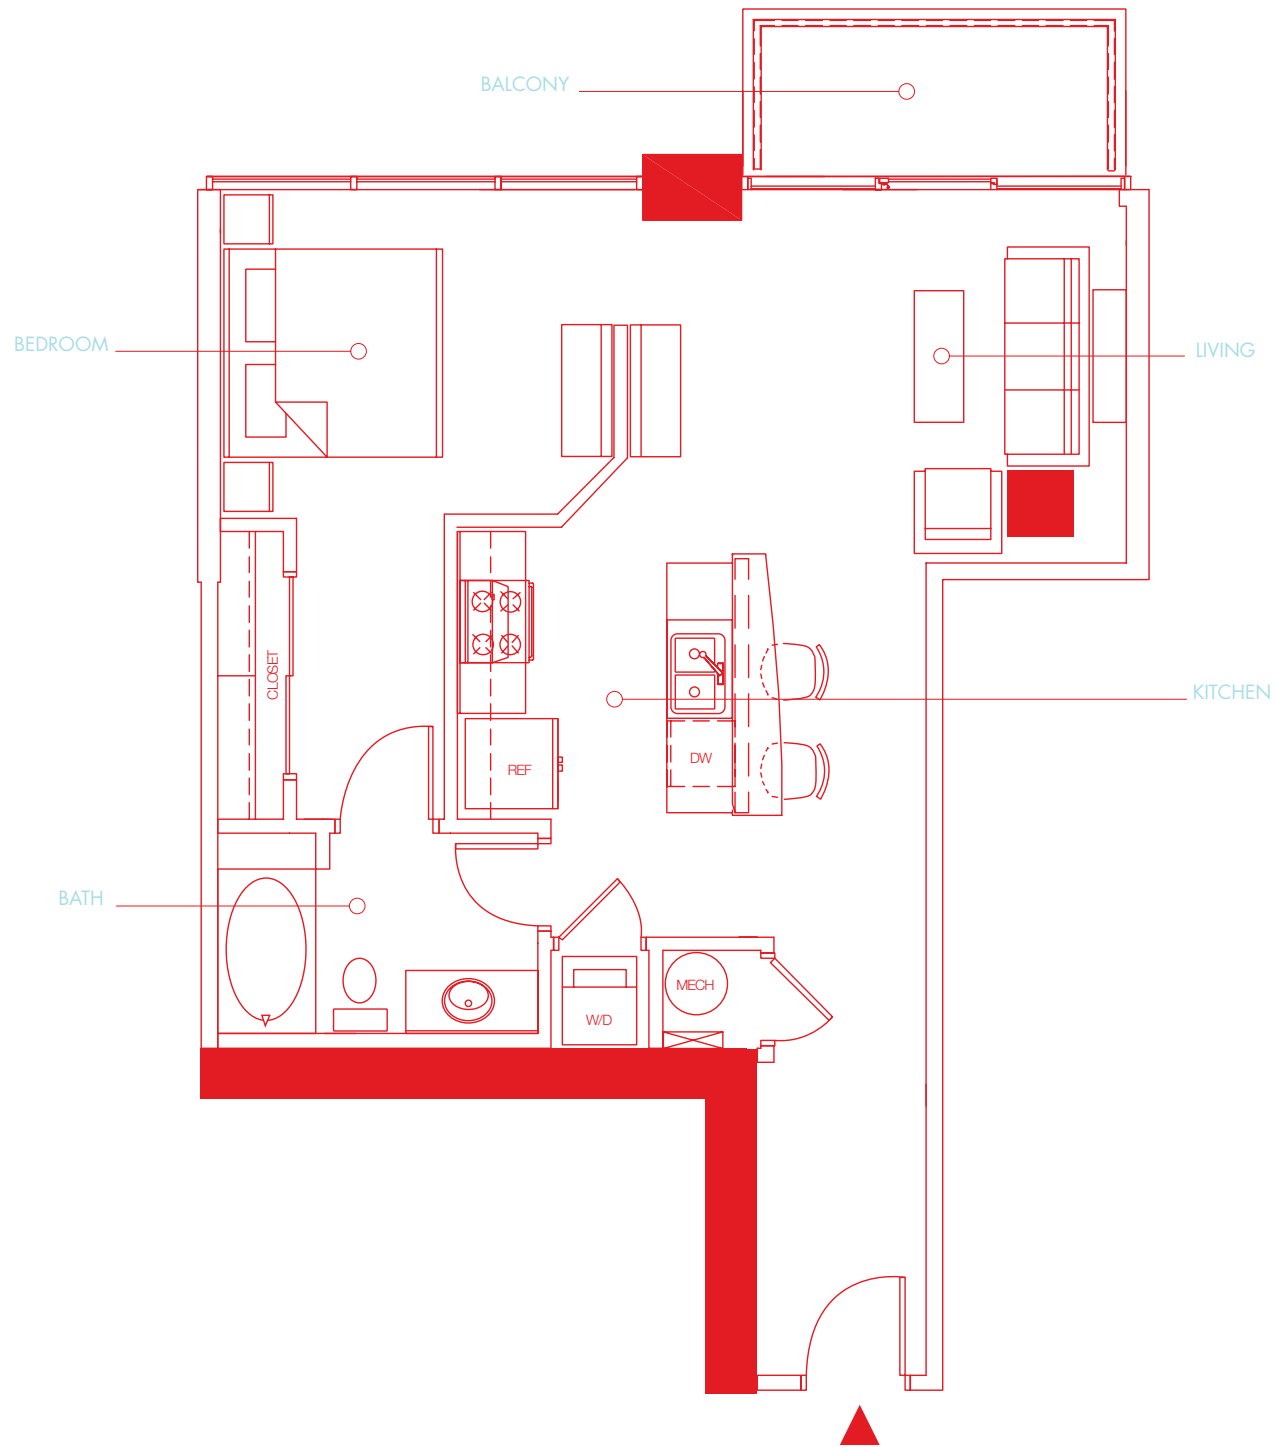

UNIT 13

one bedroom { 749 total sq.ft. } 690 interior sq.ft.

Unit square footages as indicated on plan is approximate. Layouts shown at unit interiors are for general reference only and are not intended to depict precisely the actual as-built conditions. Drawing is not to scale. Furnishings not included. Refrigerator, washer/dryer not included.