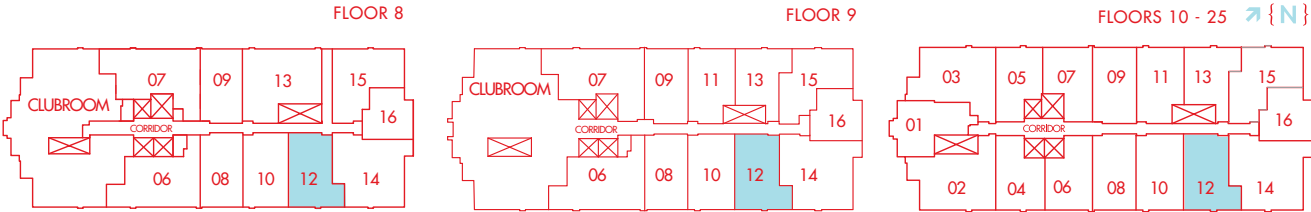

# UNIT 12

one bedroom { 919 total sq.ft. } 861 interior sq.ft.

Unit square footages as indicated on plan is approximate. Layouts shown at unit interiors are for general reference only and are not intended to depict precisely the actual as-built conditions. Drawing is not to scale. Furnishings not included. Refrigerator, washer/dryer not included.