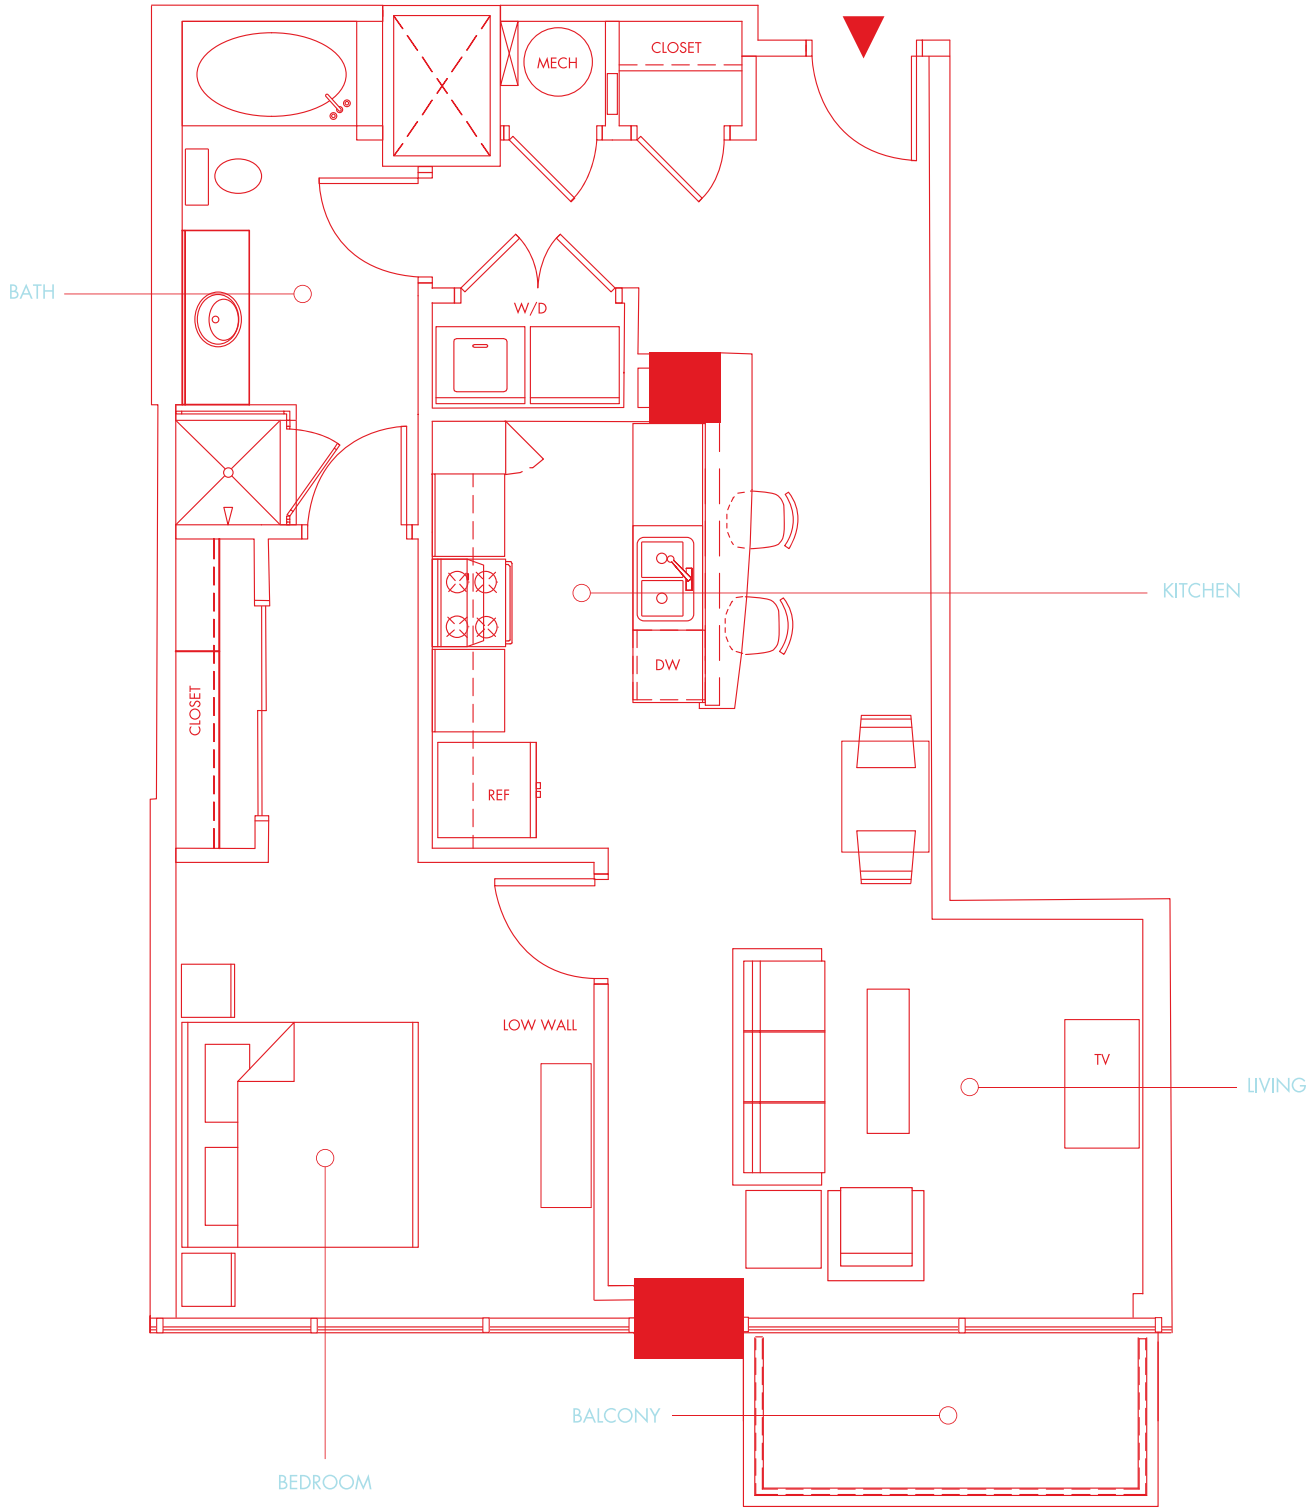

# UNIT 12

one bedroom { 919 total sq.ft. } 861 interior sq.ft.

Unit square footages as indicated on plan is approximate. Layouts shown at unit interiors are for general reference only and are not intended to depict precisely the actual as-built conditions. Drawing is not to scale. Furnishings not included. Refrigerator, washer/dryer not included.