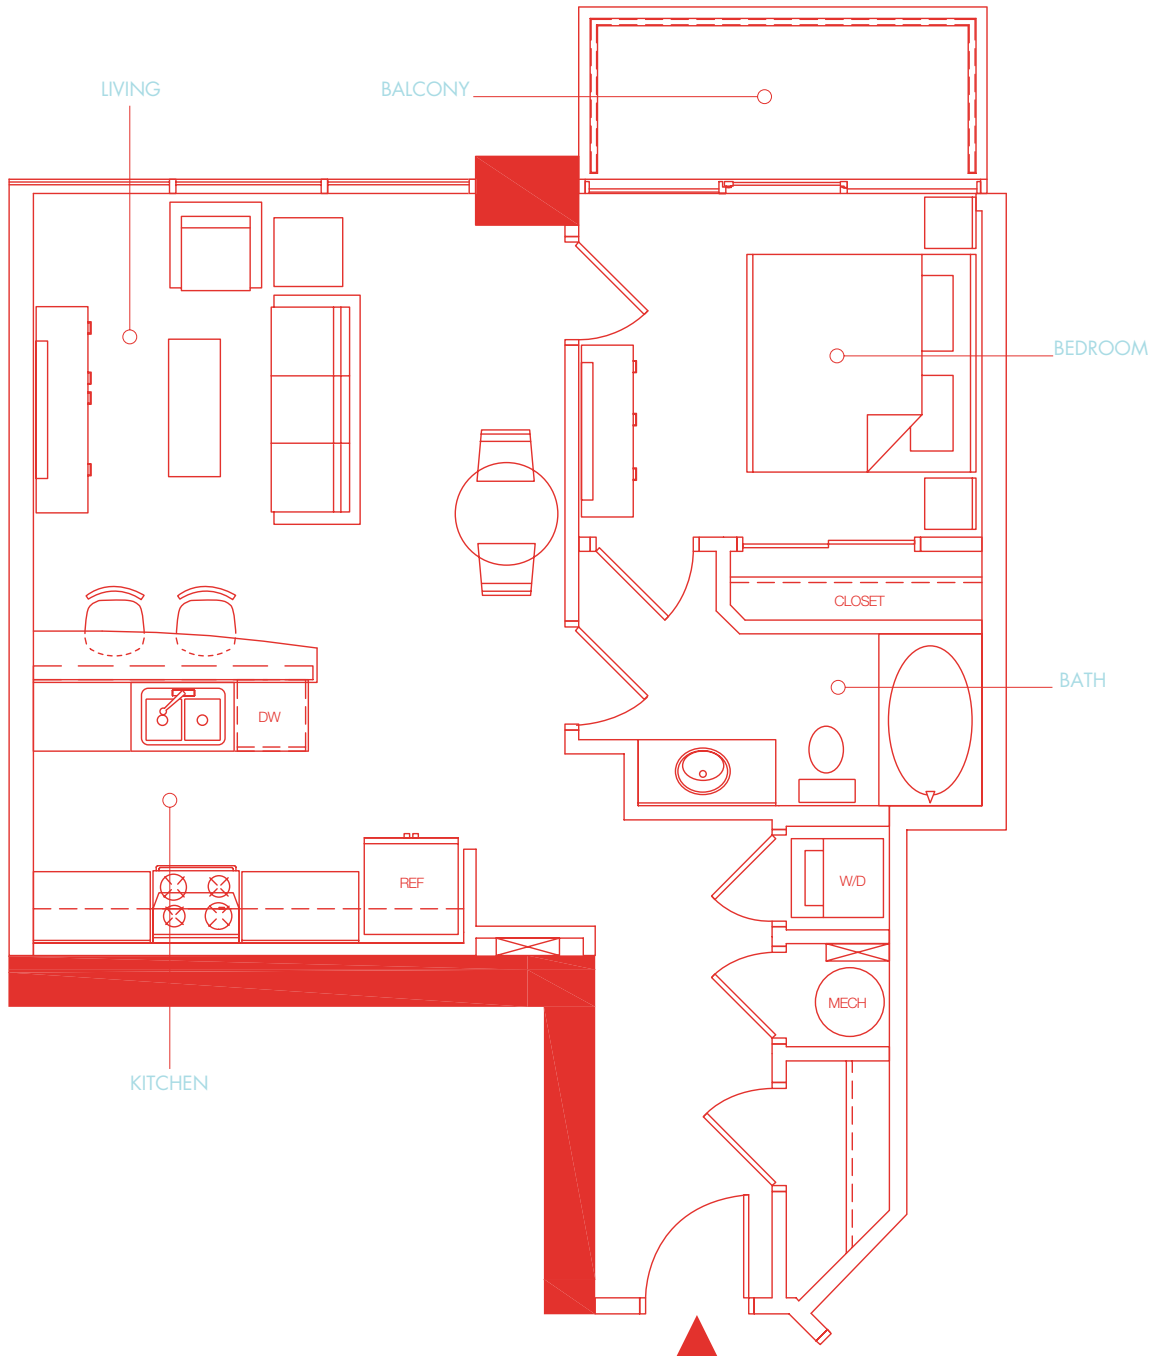

# Sky Collection UNIT 11S

one bedroom { 748 total sq.ft. } 689 interior sq.ft.

FLOORS 26 - 32  {N}

Unit square footages as indicated on plan is approximate. Layouts shown at unit interiors are for general reference only and are not intended to depict precisely the actual as-built conditions. Drawing is not to scale. Furnishings not included. Refrigerator, washer/dryer not included.