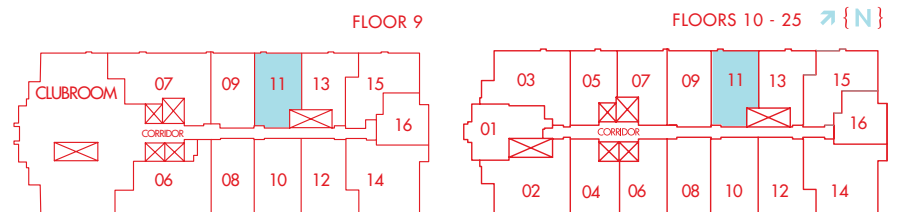

UNIT 11

one bedroom { 849 total sq.ft. } 790 interior sq.ft.

Unit square footages as indicated on plan is approximate. Layouts shown at unit interiors are for general reference only and are not intended to depict precisely the actual as-built conditions. Drawing is not to scale. Furnishings not included. Refrigerator, washer/dryer not included.