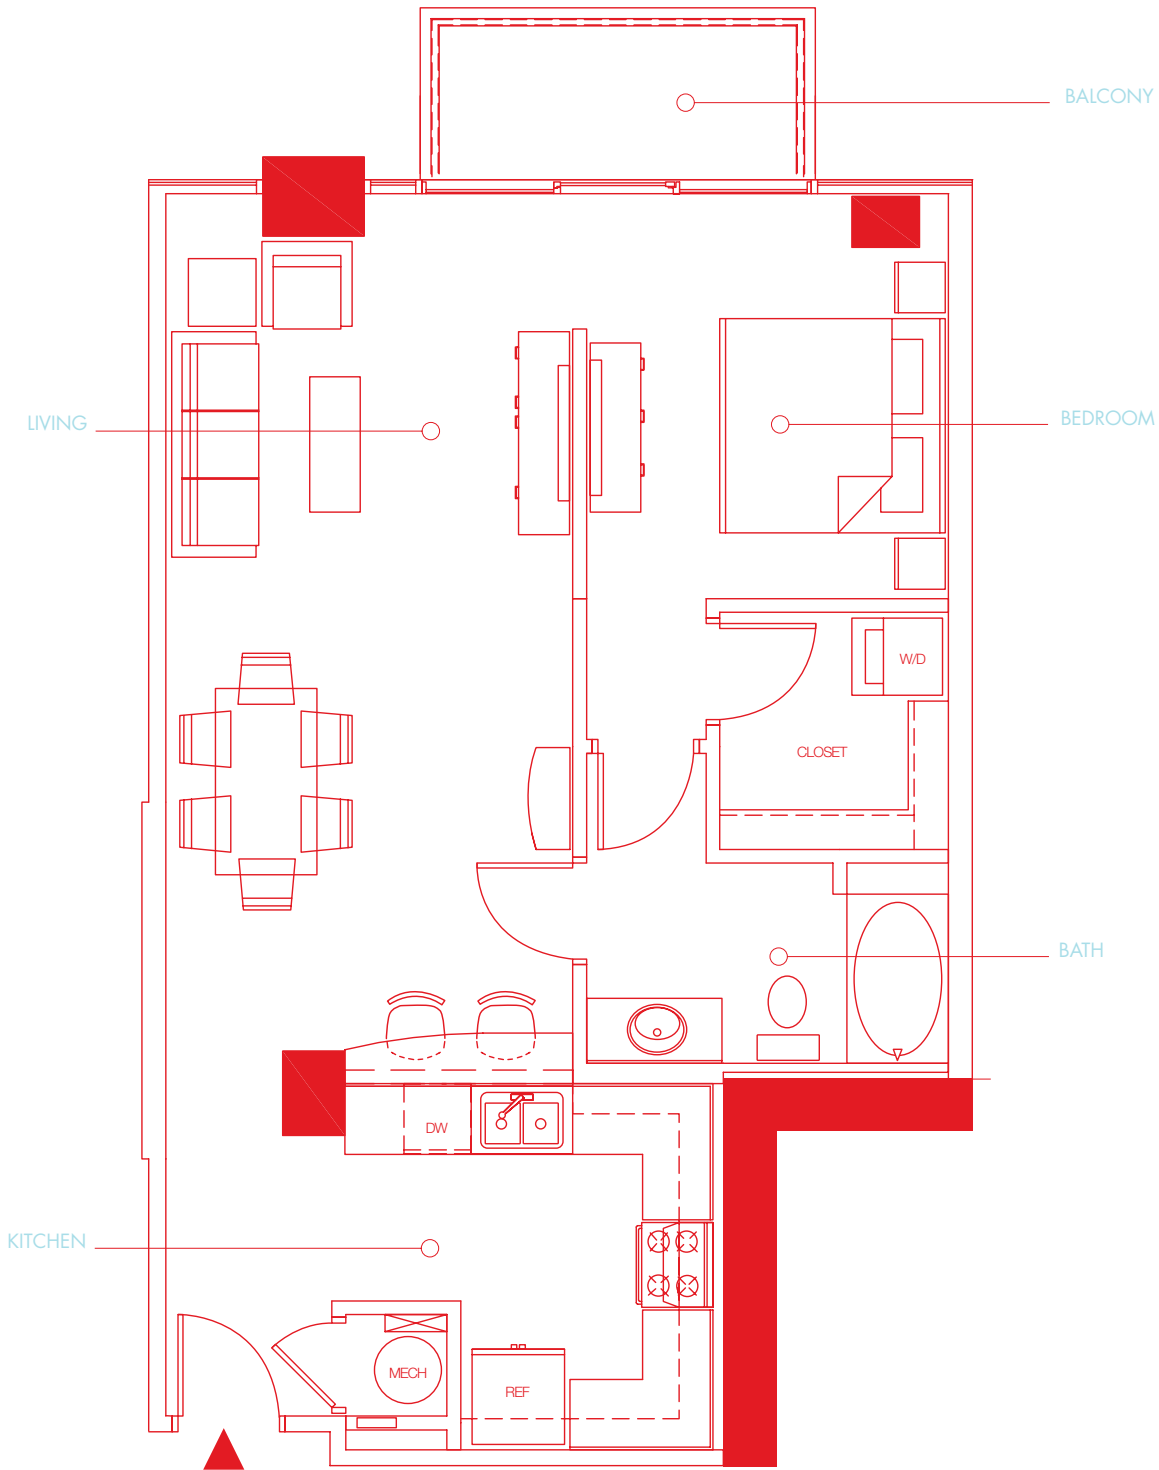

UNIT 11

one bedroom { 849 total sq.ft. } 790 interior sq.ft.

Unit square footages as indicated on plan is approximate. Layouts shown at unit interiors are for general reference only and are not intended to depict precisely the actual as-built conditions. Drawing is not to scale. Furnishings not included. Refrigerator, washer/dryer not included.