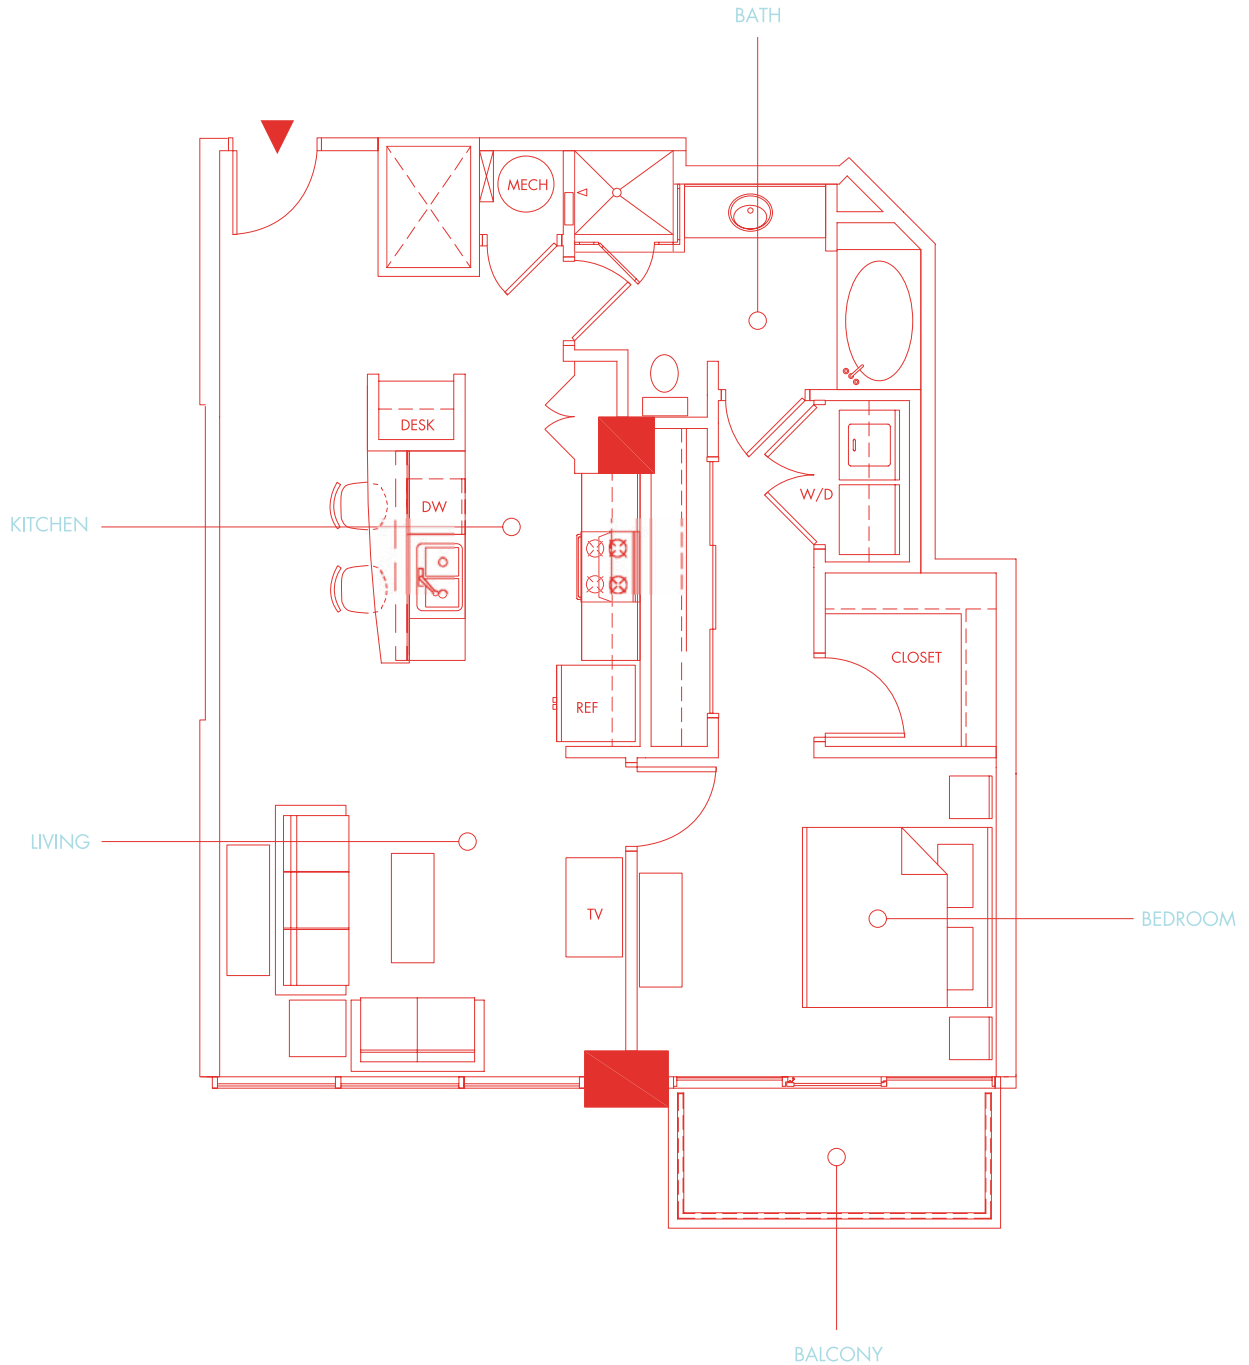

Sky Collection UNIT 10S

one bedroom { 916 total sq.ft. } 858 interior sq.ft.

FLOORS 26 - 32 ↗ {N}

Unit square footages as indicated on plan is approximate. Layouts shown at unit interiors are for general reference only and are not intended to depict precisely the actual as-built conditions. Drawing is not to scale. Furnishings not included. Refrigerator, washer/dryer not included.