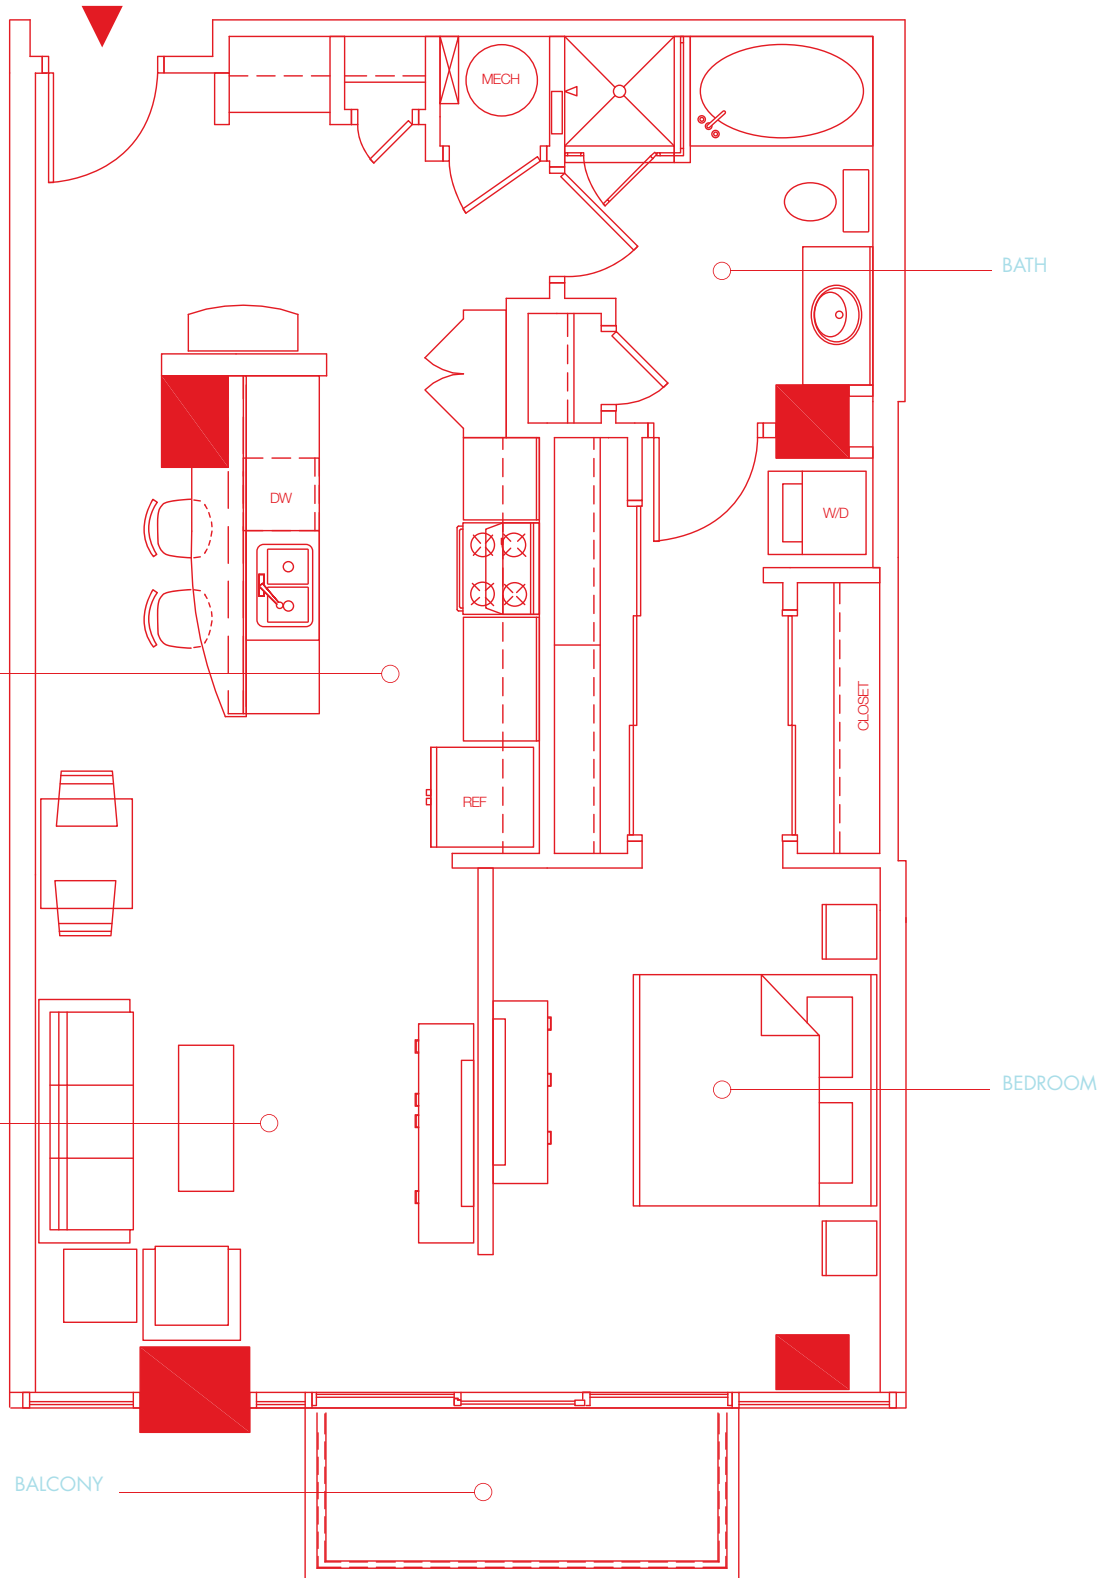

UNIT 10

one bedroom { 909 total sq.ft. } 850 interior sq.ft.

Unit square footages as indicated on plan is approximate. Layouts shown at unit interiors are for general reference only and are not intended to depict precisely the actual as-built conditions. Drawing is not to scale. Furnishings not included. Refrigerator, washer/dryer not included.