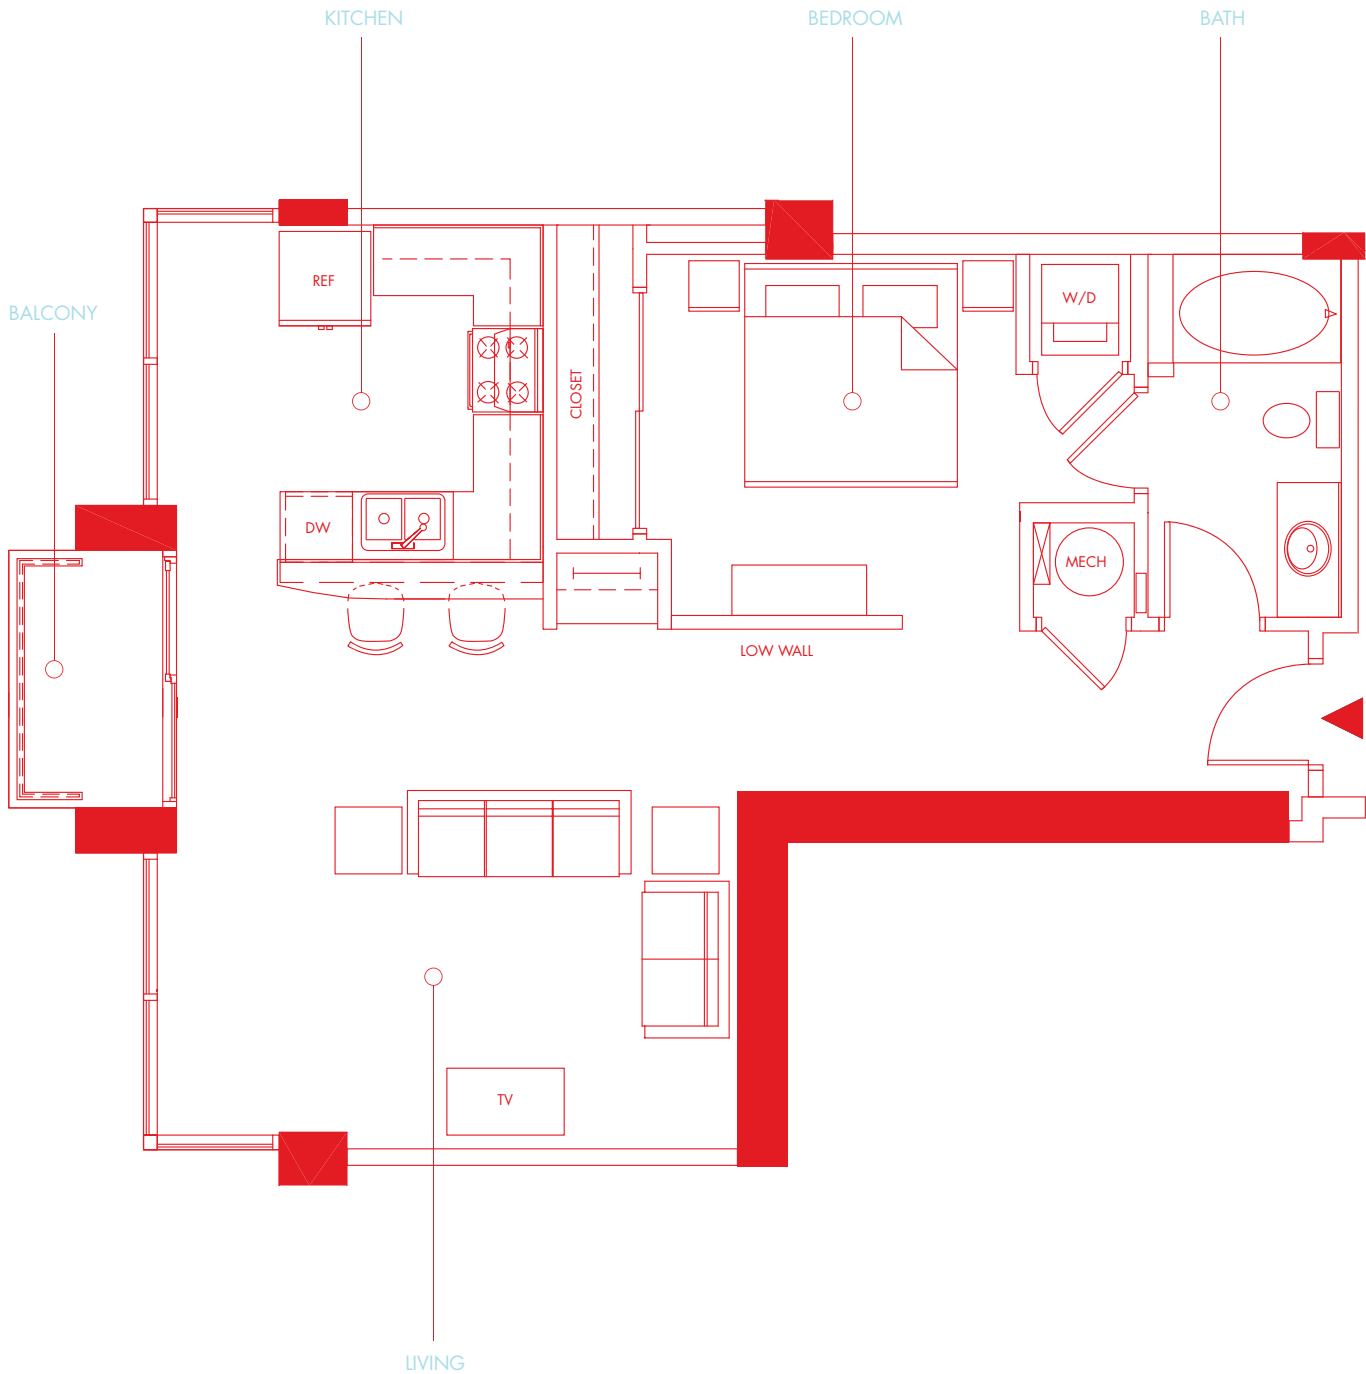

UNIT 01

one bedroom { 796 total sq.ft. } 765 interior sq.ft.

FLOORS 10 - 25 ↗ {N}

Unit square footages as indicated on plan is approximate. Layouts shown at unit interiors are for general reference only and are not intended to depict precisely the actual as-built conditions. Drawing is not to scale. Furnishings not included. Refrigerator, washer/dryer not included.